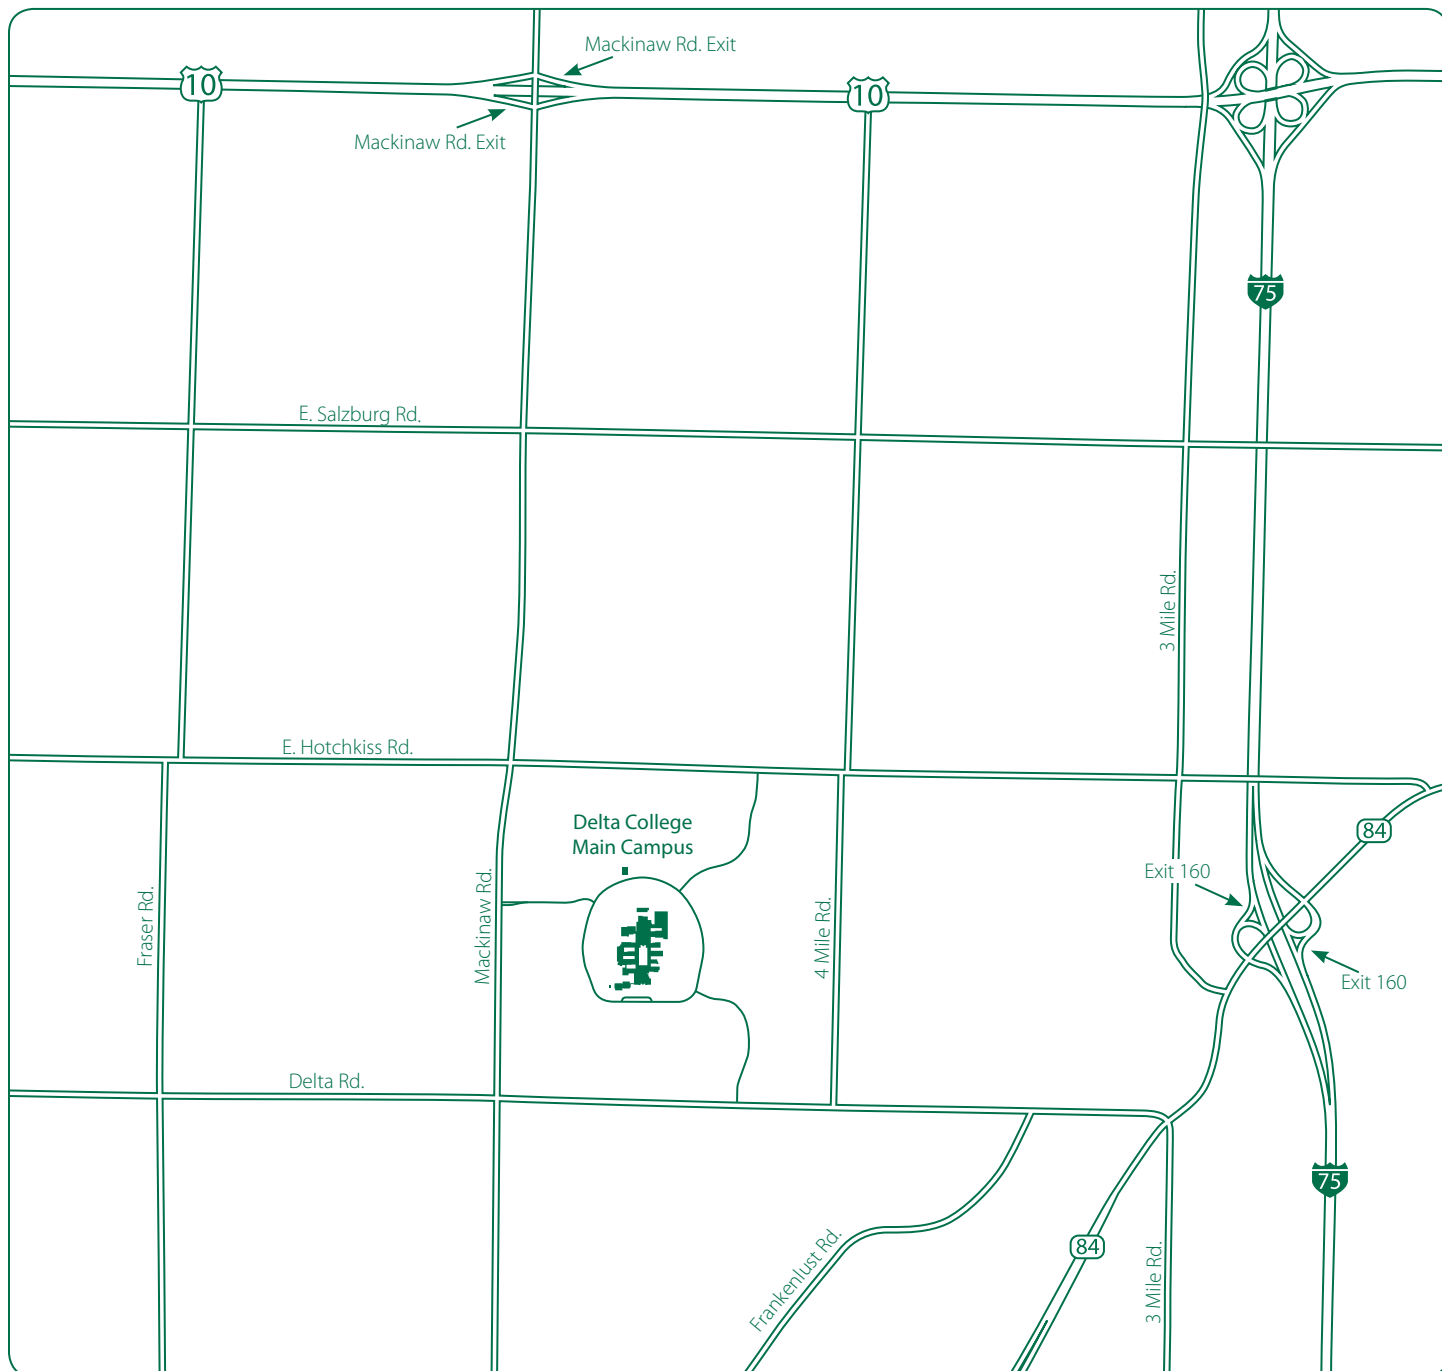

Courtyard Level (000 series)

Bookstore	N015
Commons Food Court	N005
Radio & TV	A wing

Upper Level (200 Series)

Elevator ✖

Rooms and Service Areas are identified by wing letter and level number.

Surrounding Area

From I-75

Take exit 160. Turn south onto M-84.
Travel 1/4 mile to the second traffic light.
Turn west onto Delta Road.
Travel 1-1/4 miles. Delta College entrance is on the right.

From US-10

Exit south at Mackinaw Road exit onto Mackinaw Road.
Travel south 2-1/4 miles, past the blinking light at Hotchkiss Road.
Delta College entrance is on the left.