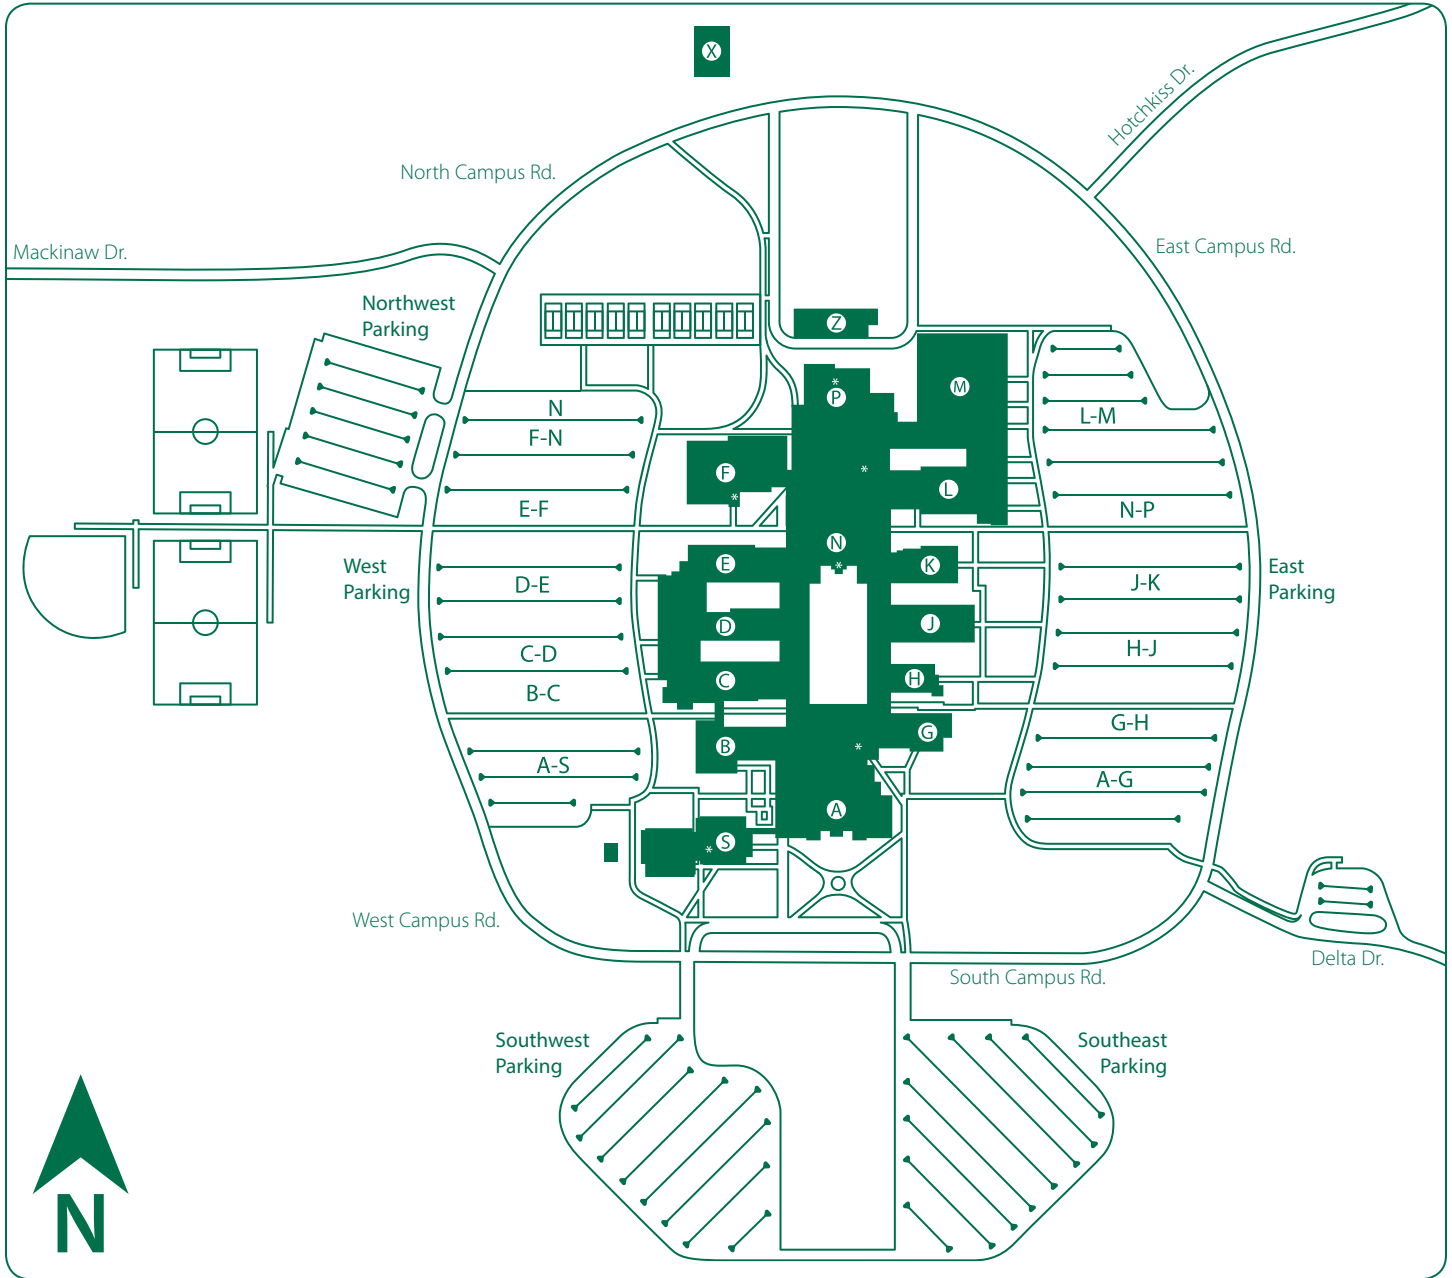

Delta College

1961 Delta Road • University Center, MI • 989-686-9000

Main Level (100 series)

Admissions	D101
Administration	B wing
Board Room	B151
Business Opportunity Center	H wing
Dental Clinic	F131
Fitness & Recreation	P112
Galleria	S wing
Lecture Theater	G160
Pioneer Gym	N110
Shipping & Receiving	P108

Courtyard Level (000 series)

Bookstore	N015
Commons Food Court	N005
Radio & TV	A wing

Upper Level (200 Series)

Elevator ✖

Rooms and Service Areas are identified by wing letter and level number.

Surrounding Area

From I-75

Take exit 160. Turn south onto M-84.
Travel 1/4 mile to the second traffic light.
Turn west onto Delta Road.
Travel 1-1/4 miles. Delta College entrance is on the right.

From US-10

Exit south at Mackinaw Road exit onto Mackinaw Road.
Travel south 2-1/4 miles, past the blinking light at Hotchkiss Road.
Delta College entrance is on the left.