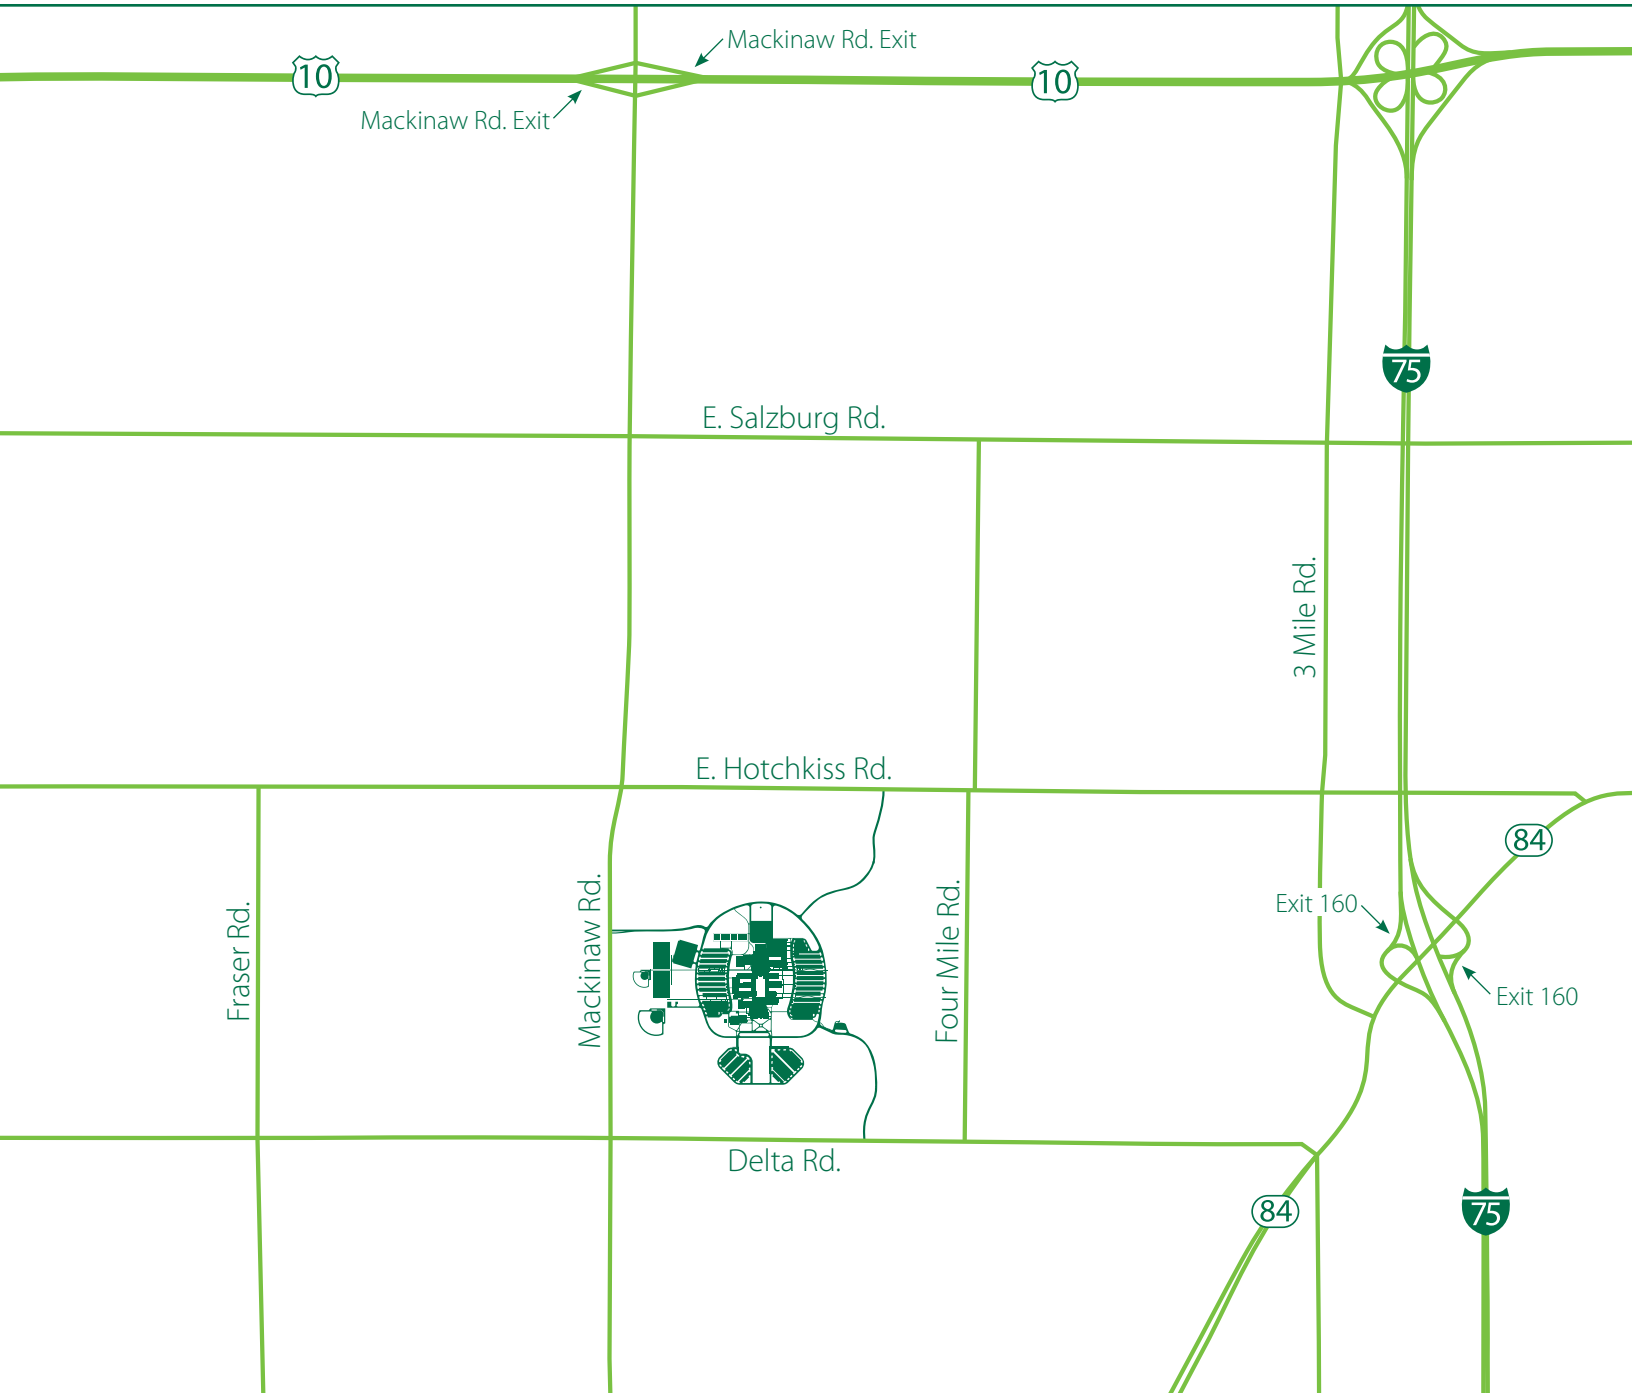

DELTA COLLEGE MAIN CAMPUS

1961 Delta Road • University Center, MI 48710

★ SCREENING ENTRANCE

The three marked entrances are open to students, staff and visitors coming to campus. **All other entrances are locked.** A health screening must be completed before entering our campus.

Visit delta.edu/coronavirus for more information.

✳ ELEVATOR

SURROUNDING AREA

1961 Delta Road • University Center, MI 48710

FROM I-75

Take exit 160. Turn south onto M-84.
Travel 1/4 mile to the second traffic light.
Turn west onto Delta Road.
Travel 1-1/4 miles. Delta College entrance is on the right.

FROM US-10

Exit south at Mackinaw Road exit onto Mackinaw Road.
Travel south 2-1/4 miles, past the blinking light at Hotchkiss Road.
Delta College entrance is on the left.

Delta College is a Tobacco/Smoke Free Campus