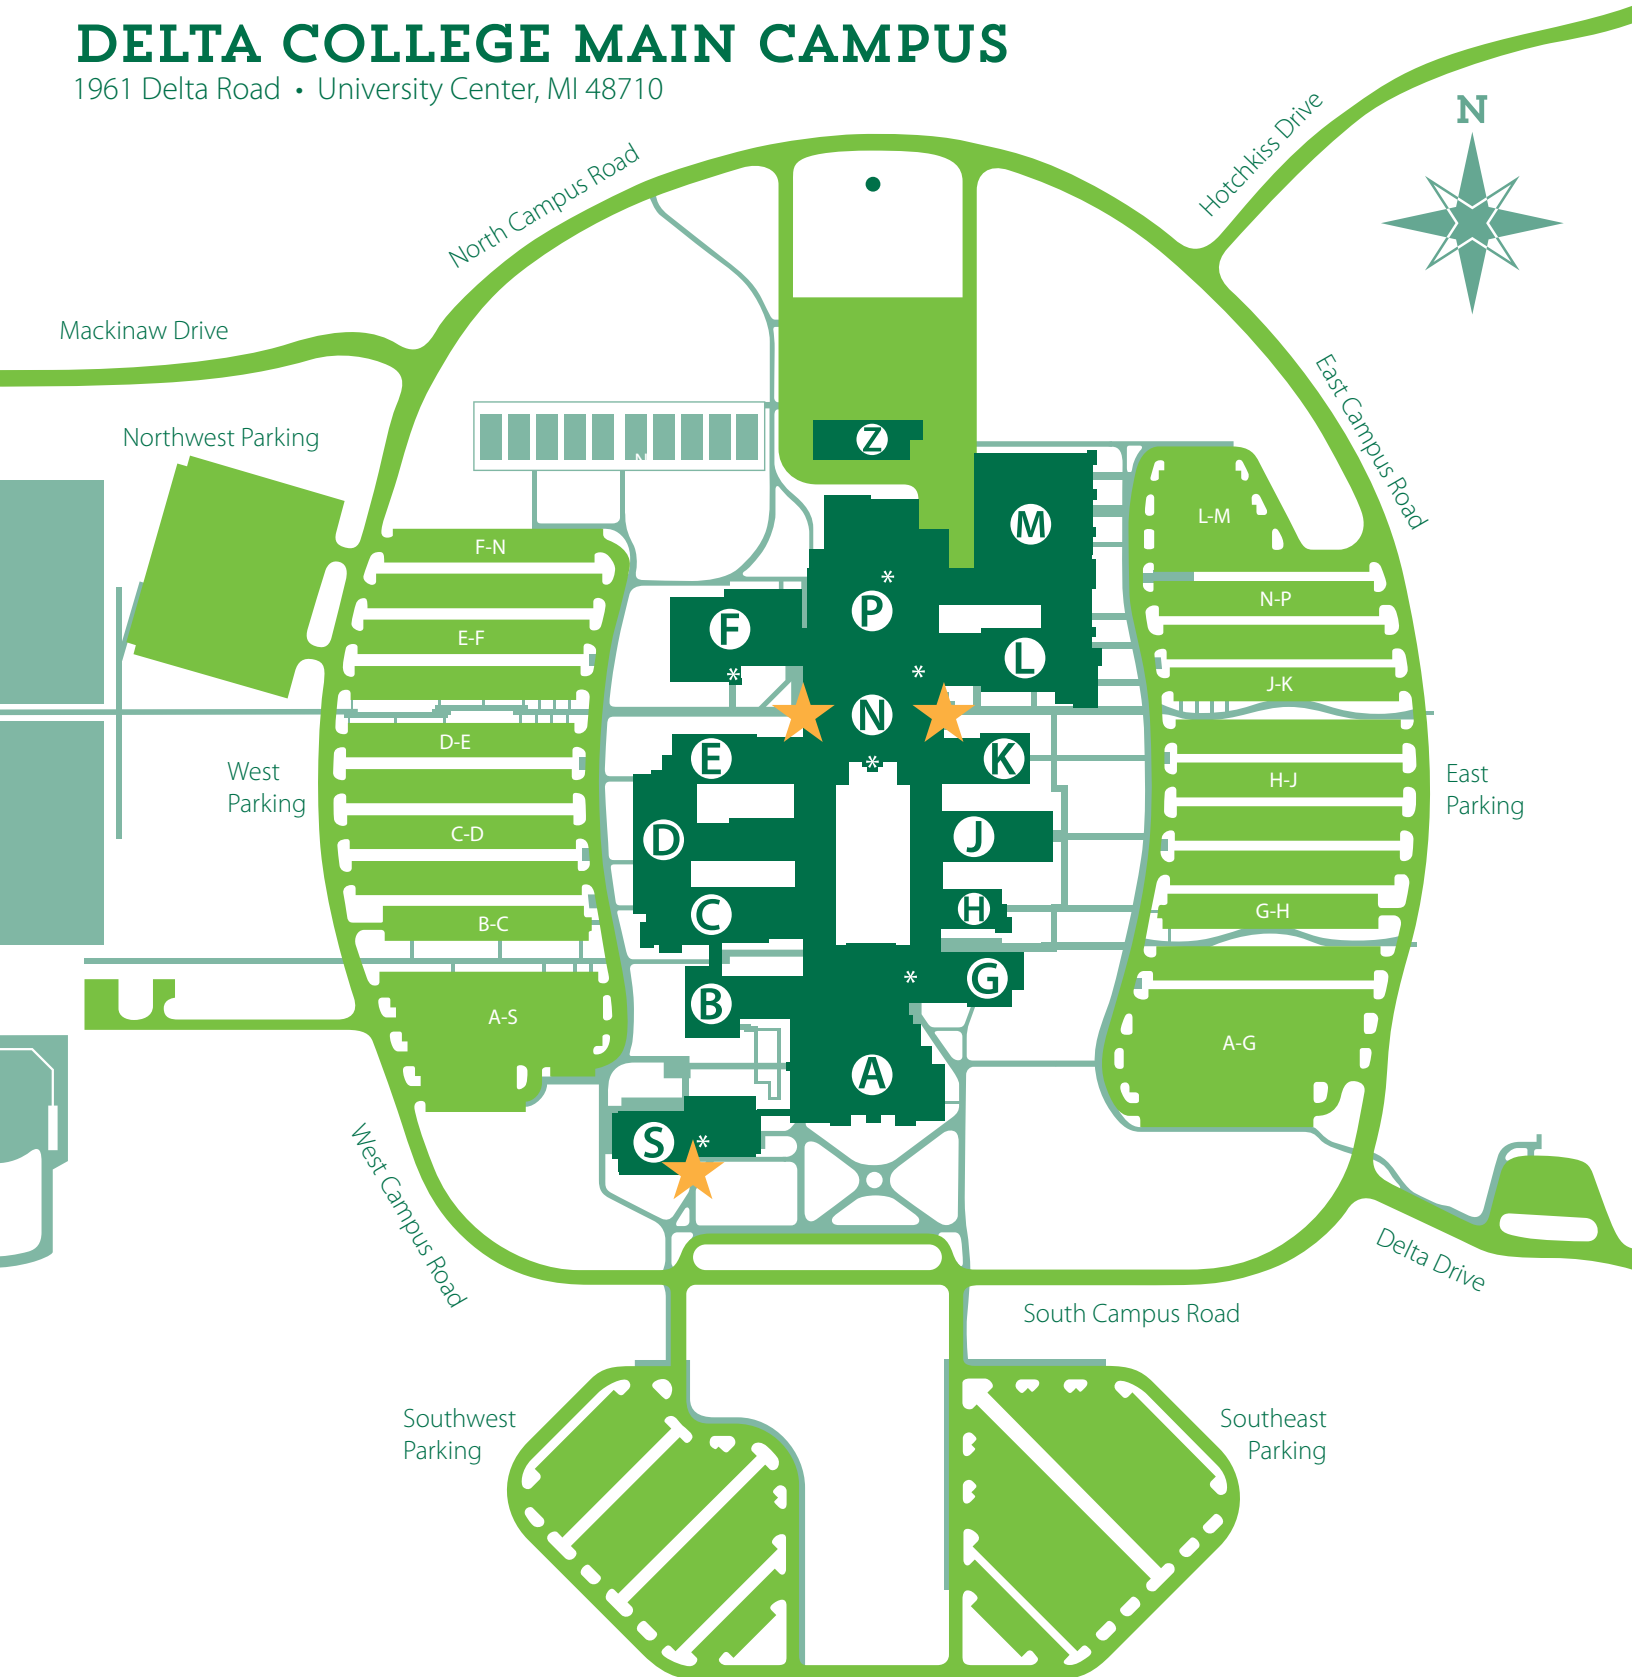

DELTA COLLEGE MAIN CAMPUS

1961 Delta Road • University Center, MI 48710

★ SCREENING ENTRANCE

The three marked entrances are open to students, staff and visitors coming to campus. **All other entrances are locked.** A health screening must be completed before entering our campus.

Visit delta.edu/coronavirus for more information.

✳ ELEVATOR

SURROUNDING AREA

1961 Delta Road • University Center, MI 48710

FROM I-75

Take exit 160. Turn south onto M-84.
Travel 1/4 mile to the second traffic light.
Turn west onto Delta Road.
Travel 1-1/4 miles. Delta College entrance is on the right.

FROM US-10

Exit south at Mackinaw Road exit onto Mackinaw Road.
Travel south 2-1/4 miles, past the blinking light at Hotchkiss Road.
Delta College entrance is on the left.

Delta College is a Tobacco/Smoke Free Campus