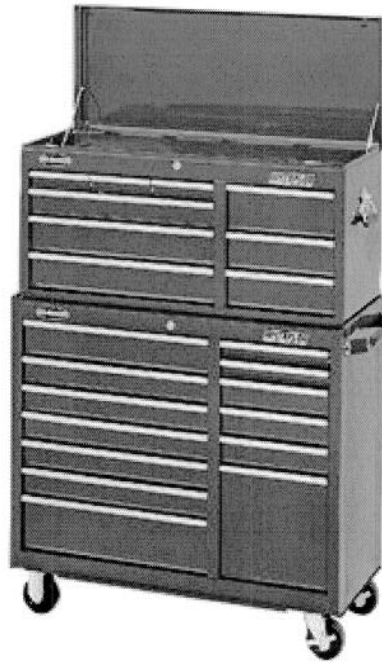

Suggested Tool Storage Options

CRAFTSMAN®
TECH - PRO PICK
26" 5 Drawer Chest
Ball Bearing Slides
Stock # CFT9-2110
Student Price: \$ 316.03

CRAFTSMAN®
TECH - PRO PICK
26" 5 Drawer Tool Cart
Ball Bearing Slides
Stock # CFT2111
Student Price: \$ 389.41

WATERLOO® PROMAXX™
40" 9 Drawer Chest
Ball Bearing Slides
Stock # WATPMX4009BU
Student Price: \$ 428.75
(Also Avail. In Red or Black)

WATERLOO® PROMAXX™
40" 13 Drawer Tool Cart
Ball Bearing Slides
Stock # WATPMX4113BU
Student Price: \$ 665.40
(Also Avail. In Red or Black)

56" CHEST, CABINET & LOCKER International II®

- Ball Bearing Drawer Slides
- Drawer Liners for All Drawers.
- 56" Wide x 24" Deep Chest / Rollaway
- Powder Coat Finish
- Available in Black, Red, Blue & Orange
- Gas Struts on Chest Lid