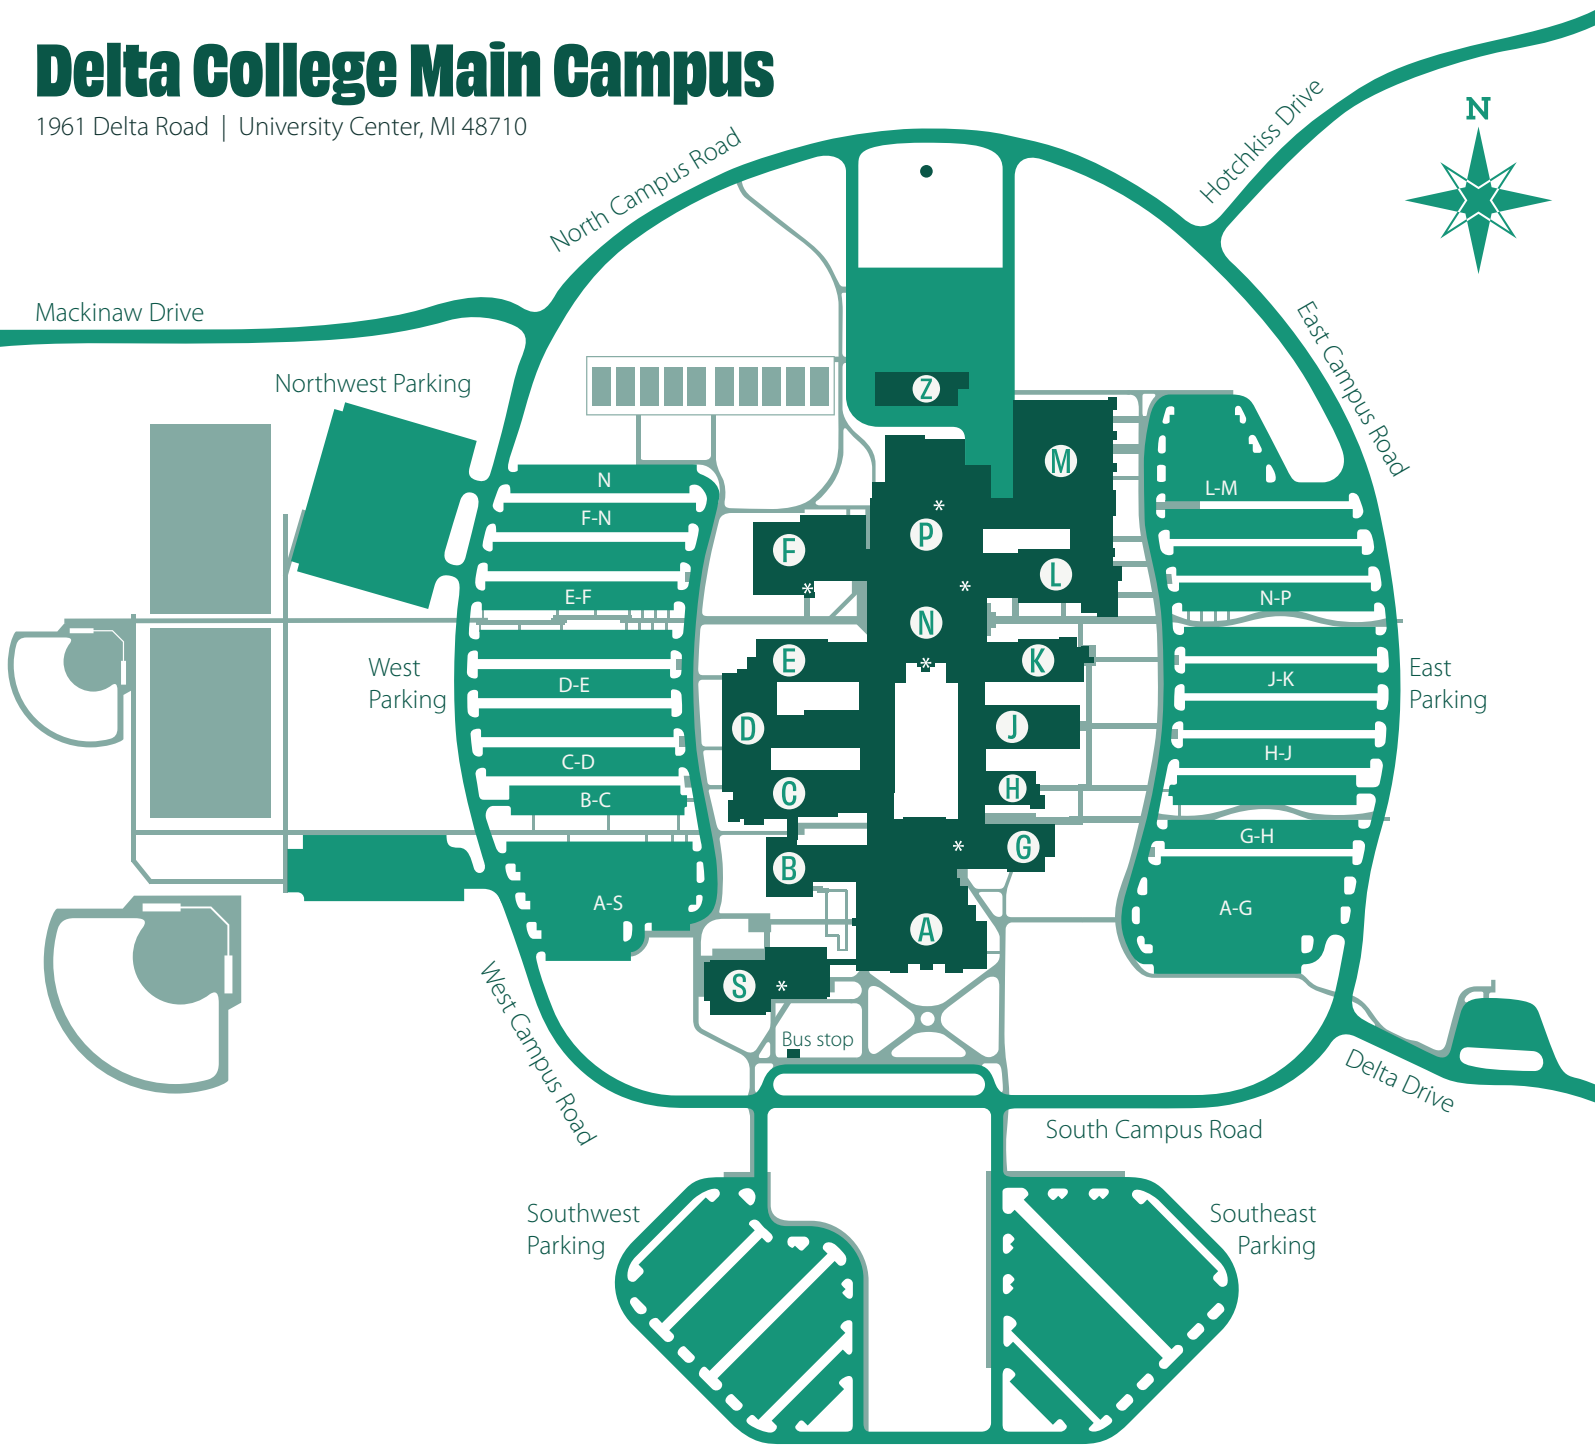

# Delta College Main Campus

1961 Delta Road | University Center, MI 48710

## Main Level (100 series)

Admissions	H wing
Administration	B wing
Board Room	B151
Business Training	H wing
Dental Clinic	F131
Fitness & Recreation	P112
Galleria	S wing
Lecture Theater	G160
Pioneer Gym	N110
Shipping & Receiving	P108

## Courtyard Level (000 series)

Bookstore	N015
Commons Food Court	N005
Radio & TV	A wing

## From US-10

Exit south at Mackinaw Road exit onto Mackinaw Road  
Travel south 2-1/4 miles, past the blinking light at Hotchkiss Road  
Delta College entrance is on the left

Delta College is a Tobacco/Smoke Free Campus