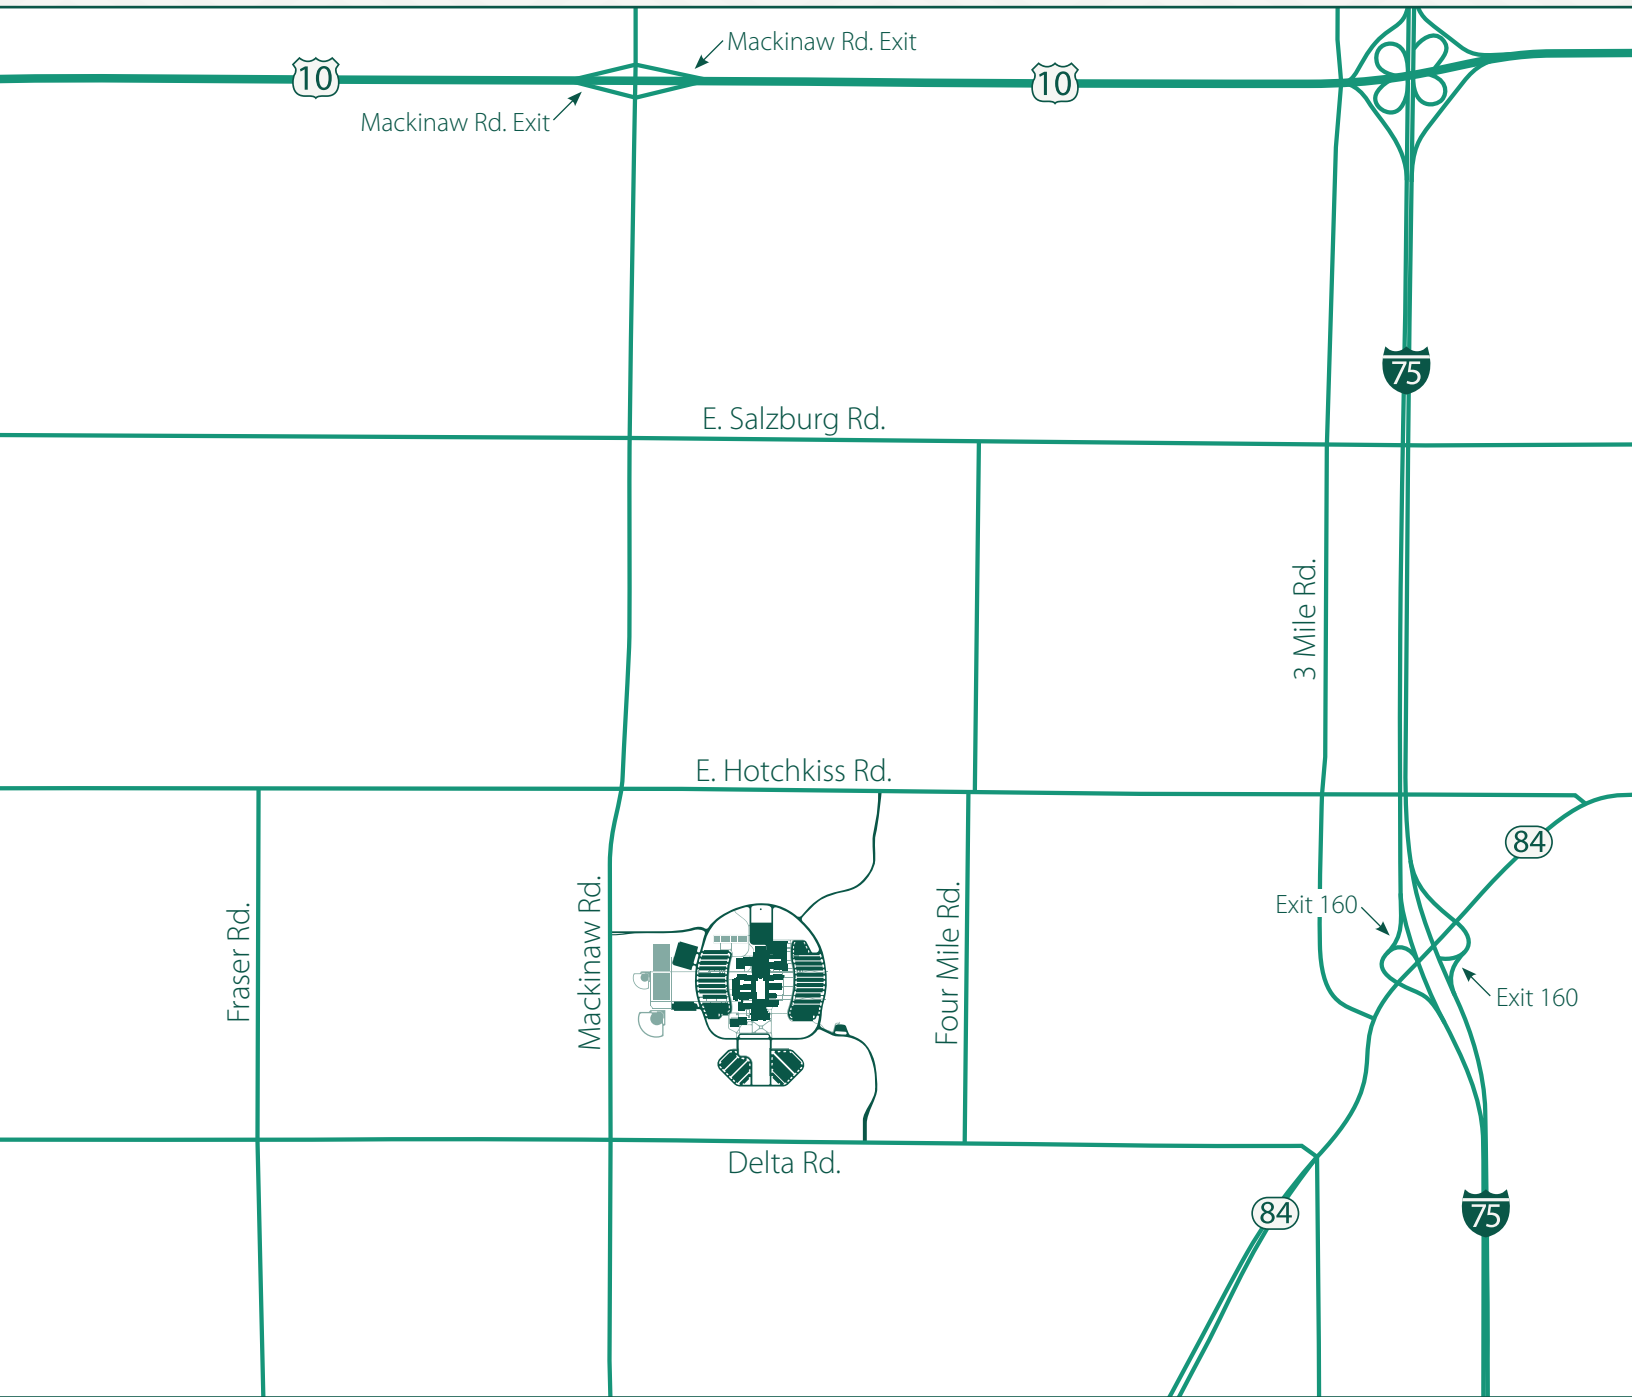

## Courtyard Level (000 series)

Bookstore	N015
Commons Food Court	N005
Radio & TV	A wing

## Upper Level (200 Series)

# Surrounding Area

1961 Delta Road | University Center, MI 48710

## From US-10

Exit south at Mackinaw Road exit onto Mackinaw Road  
Travel south 2-1/4 miles, past the blinking light at Hotchkiss Road  
Delta College entrance is on the left

Delta College is a Tobacco/Smoke Free Campus