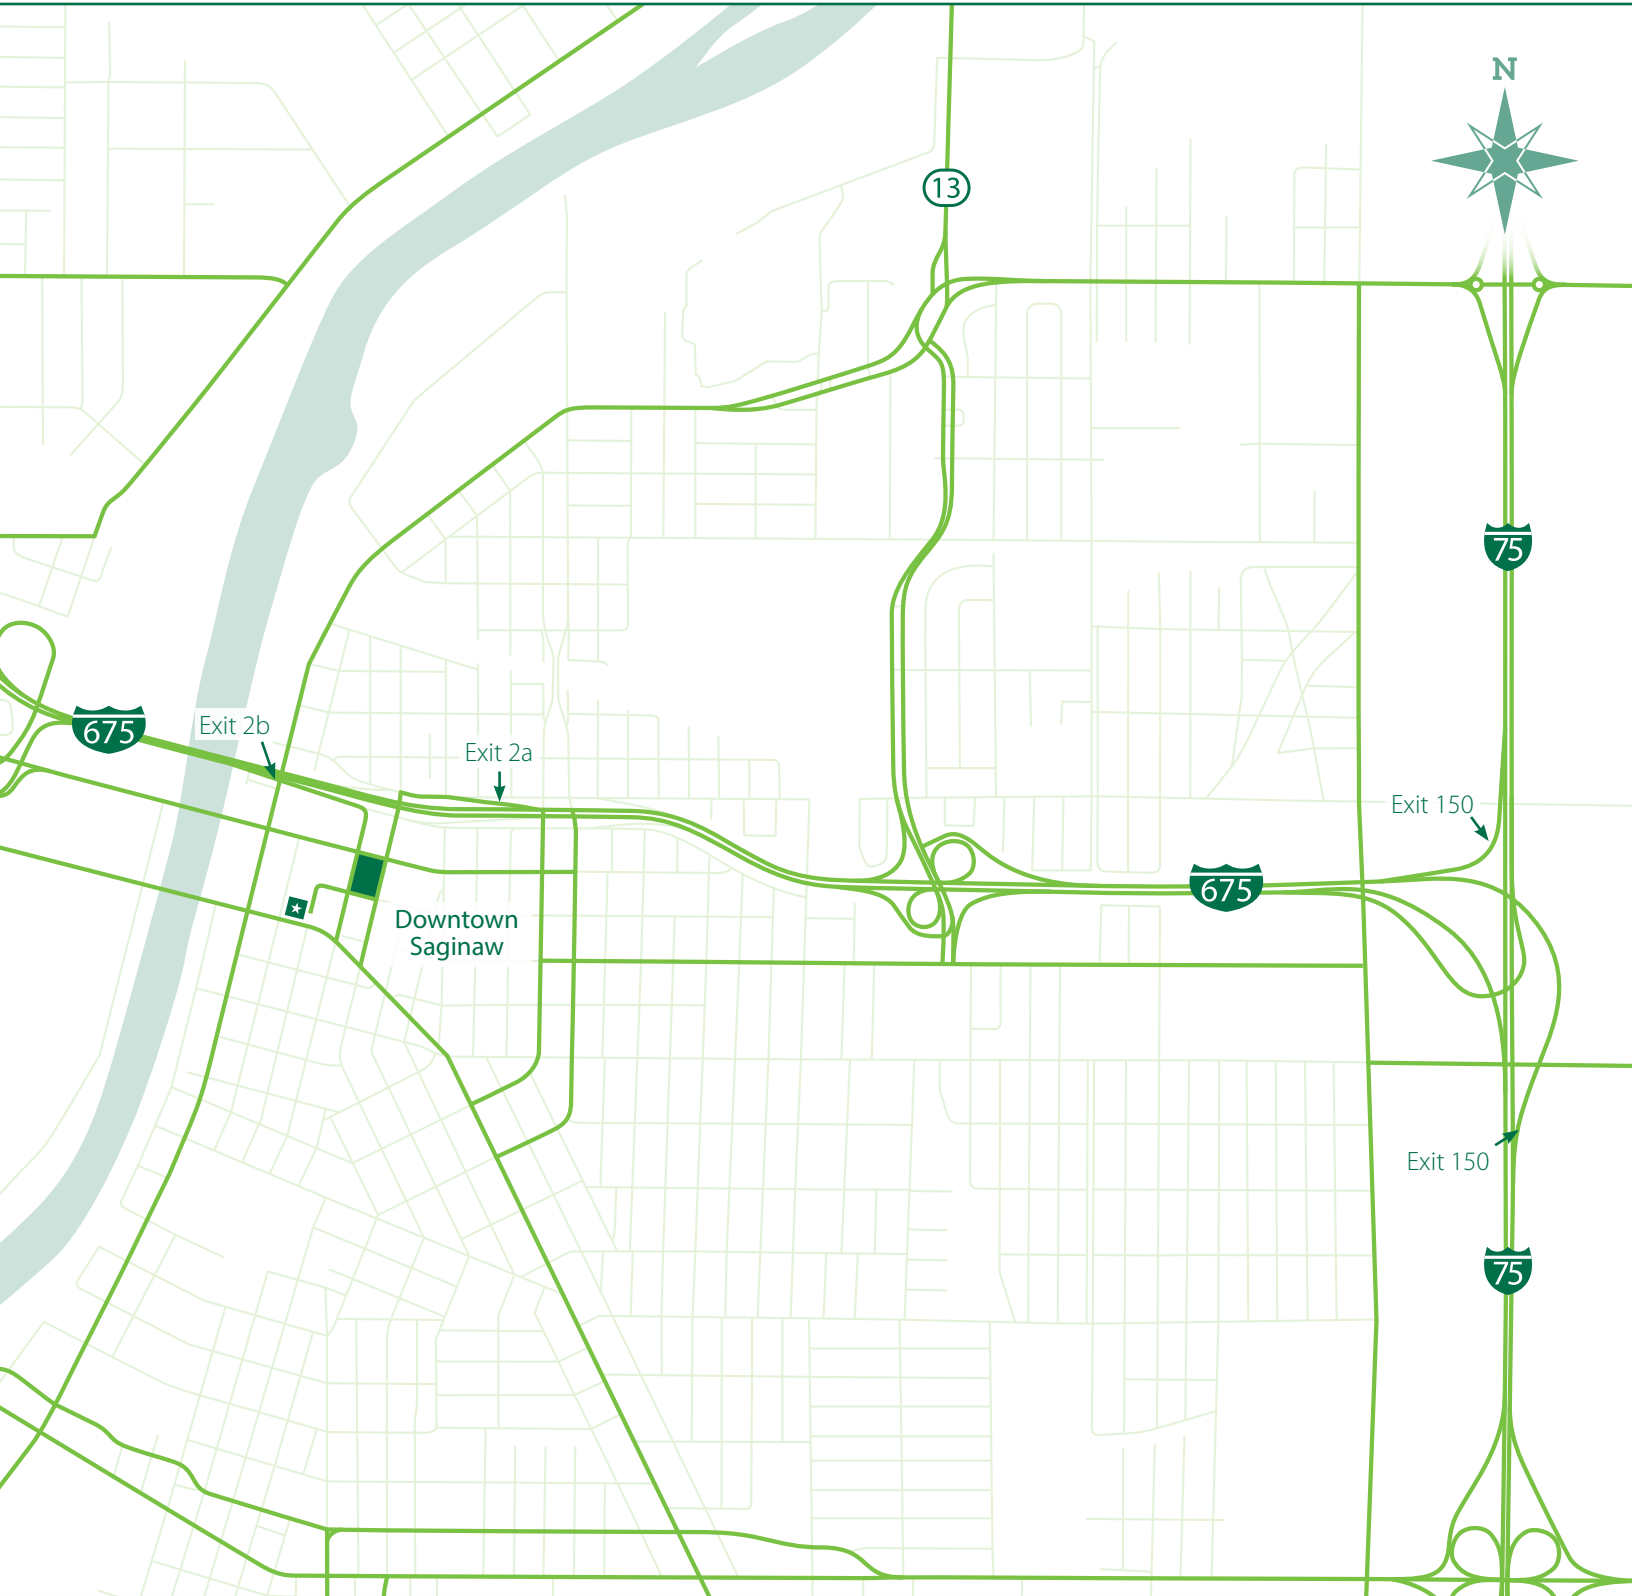

# DELTA COLLEGE DOWNTOWN SAGINAW

319 E. Genesee Ave. • Saginaw, MI 48607

The Downtown Saginaw Center is conveniently located at 319 E. Genesee for students from Saginaw County and the surrounding area. It offers popular classes, academic counseling and financial aid services.

**FREE PARKING:** Delta College offers a free parking lot which is within easy walking distance for use by students and guests. It is located at the corner of N. Jefferson Street and Tuscola Street. Street parking may also be available, however all City signage should be obeyed, such as the 2-hour parking limit.

# SURROUNDING AREA

319 E. Genesee Ave. • Saginaw, MI 48607

## FROM I-675 SOUTH

From I-75, take exit 155 onto I-675  
Take exit 2b onto Jefferson Ave.  
Turn right onto E. Genesee Ave.  
The Saginaw Center is on the right