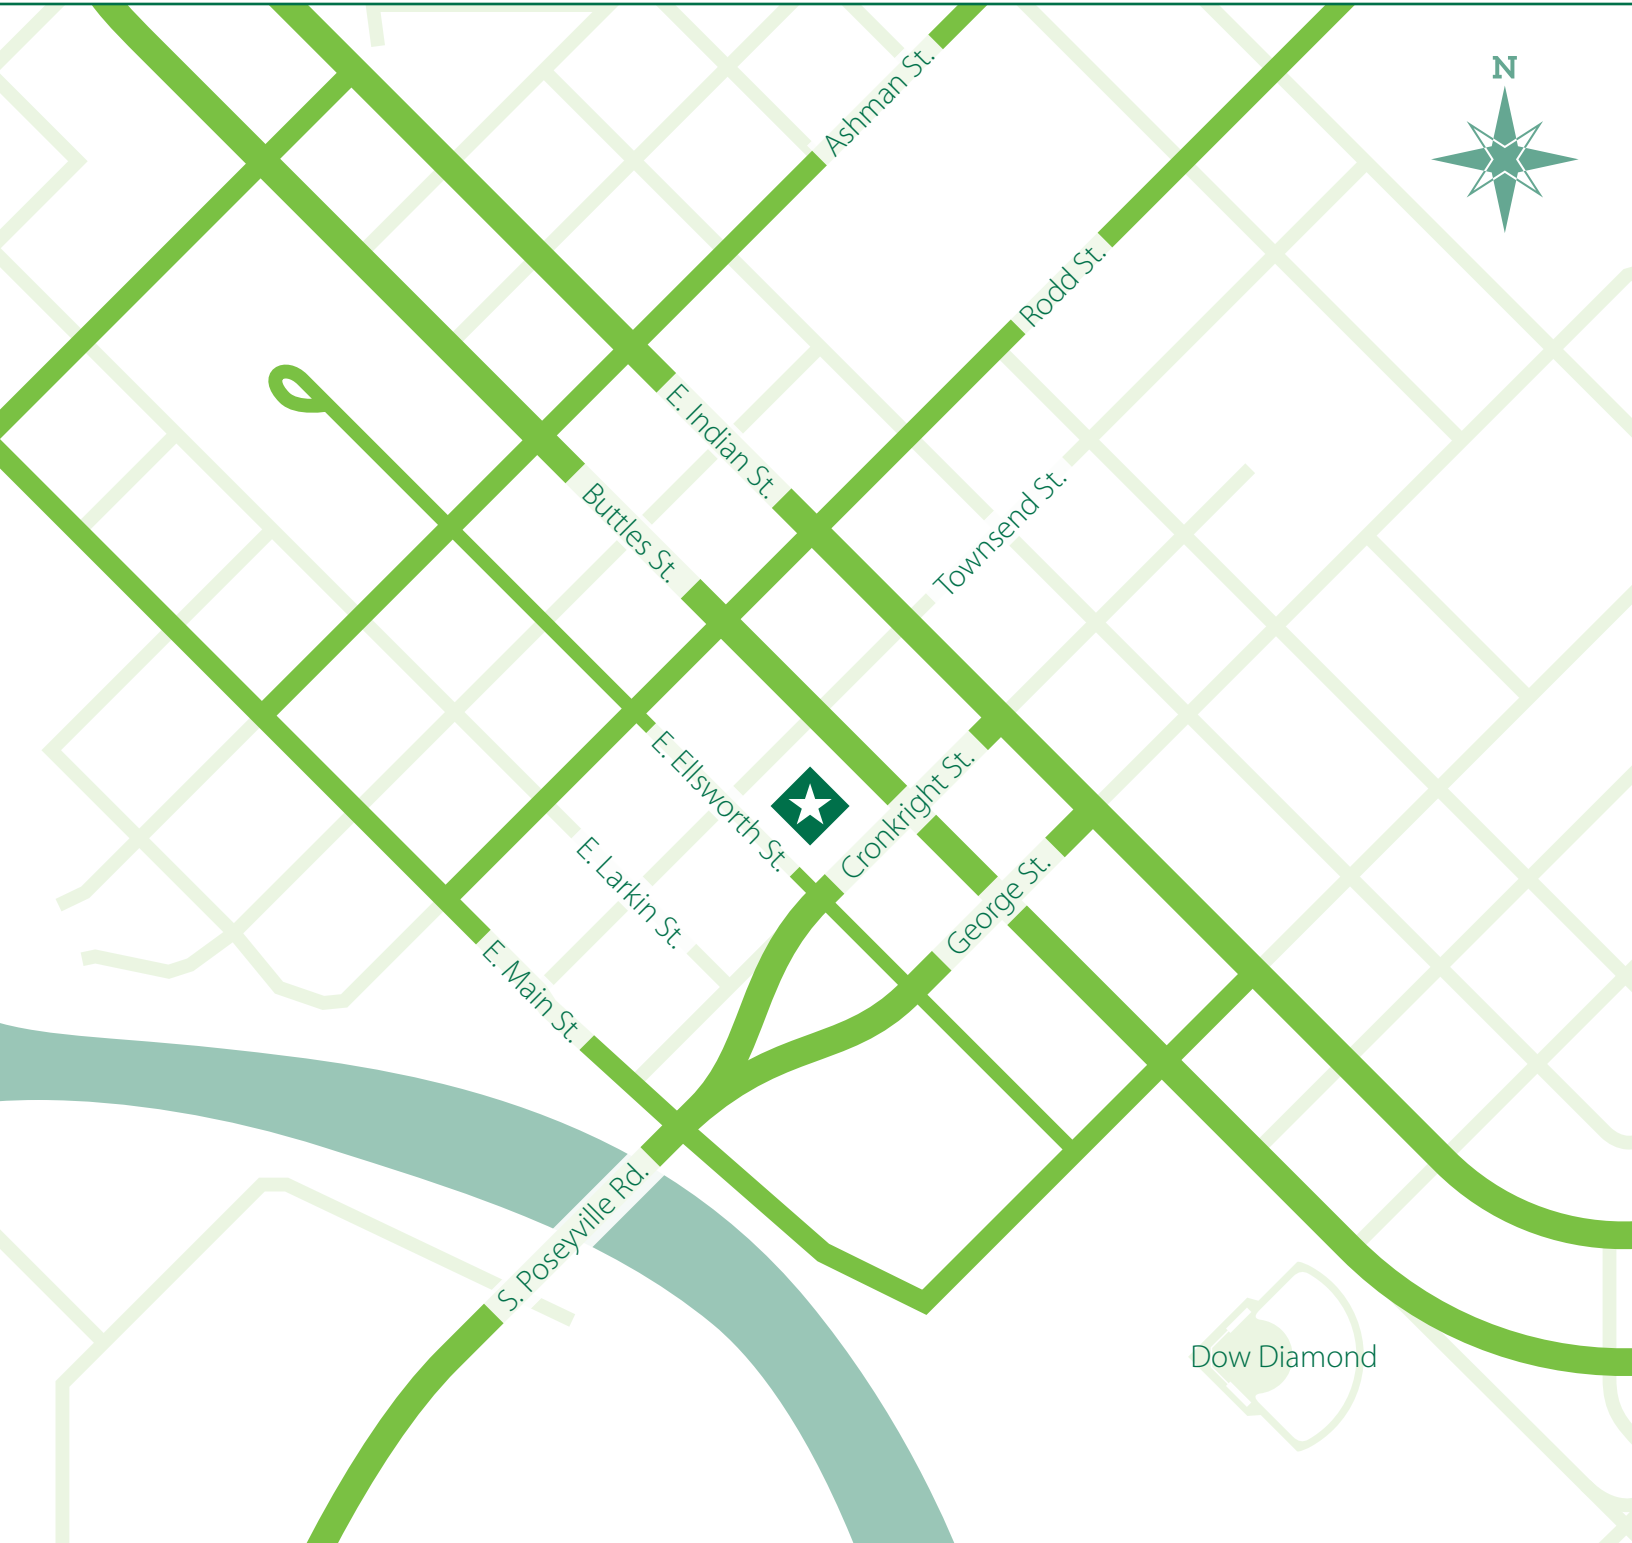

# DELTA COLLEGE DOWNTOWN MIDLAND

415 E. Ellsworth St. • Midland, MI 48640

Just minutes off US-10, the Midland Center sits by the downtown area, next door to the Midland Chamber of Commerce. A wide variety of restaurants, sites and businesses are walking distance from the Midland Center.

# SURROUNDING AREA

415 E. Ellsworth St. • Midland, MI 48640

## FROM US-10 EAST

Take Exit 122 towards Eastman Ave.  
Turn left onto West Wackerly St.  
Turn right onto Eastman Ave.  
Continue onto Buttles St. West  
Turn right onto Townsend St.  
Turn left onto E. Ellsworth St.

## FROM US-10 WEST

Take Exit 128 towards Downtown  
At the traffic circle, exit onto East Patrick Rd.  
Turn left onto Cronkright St.  
Turn left onto E. Ellsworth St.