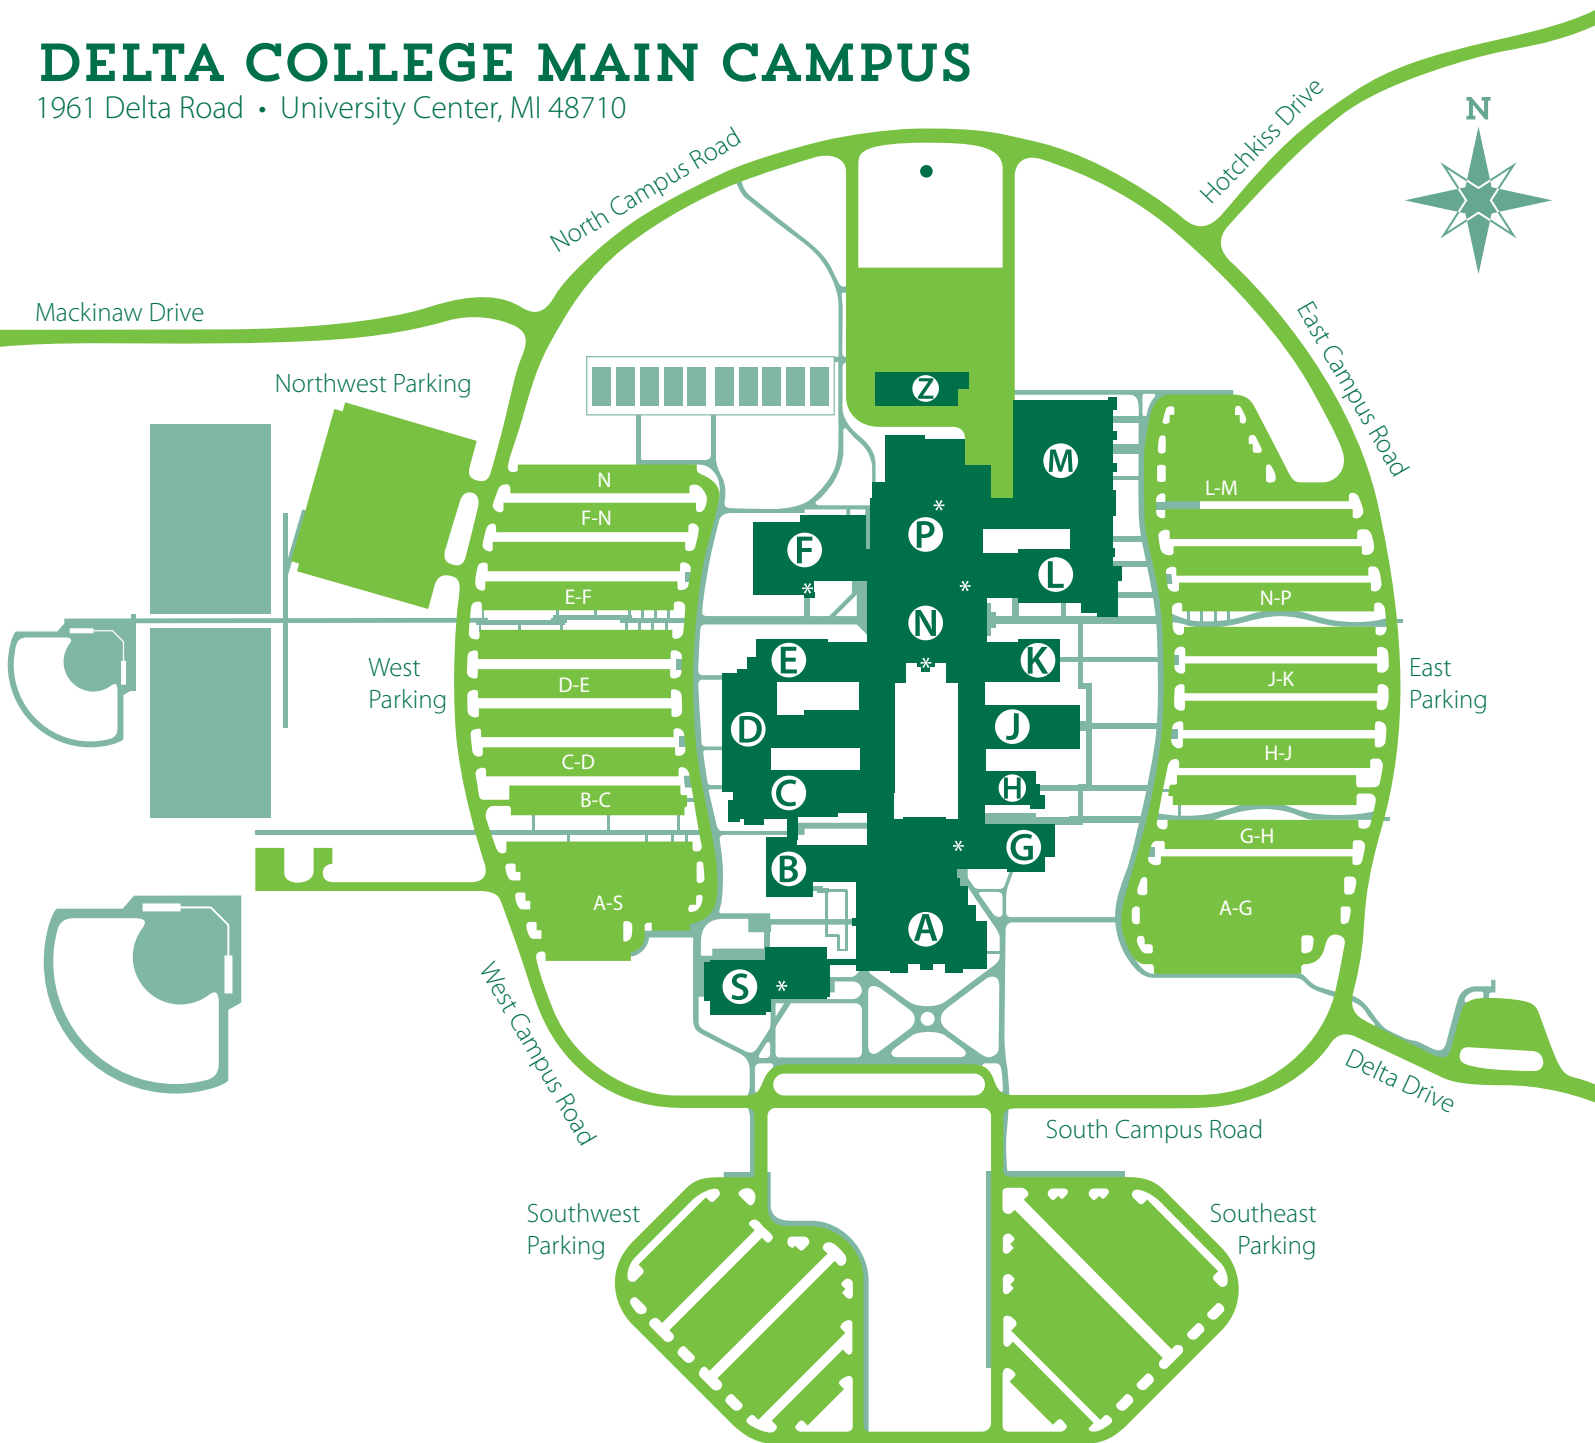

# DELTA COLLEGE MAIN CAMPUS

1961 Delta Road • University Center, MI 48710

## MAIN LEVEL (100 SERIES)

Admissions	H wing
Administration	B wing
Board Room	B151
Business Training	H wing
Dental Clinic	F131
Fitness & Recreation	P112
Galleria	S wing
Lecture Theater	G160
Pioneer Gym	N110
Shipping & Receiving	P108

### ELEVATOR ✱

*Rooms and Service Areas are identified by wing letter and level number.*

## FROM US-10

Exit south at Mackinaw Road exit onto Mackinaw Road.  
Travel south 2-1/4 miles, past the blinking light at Hotchkiss Road.  
Delta College entrance is on the left.

**Delta College is a Tobacco/Smoke Free Campus**