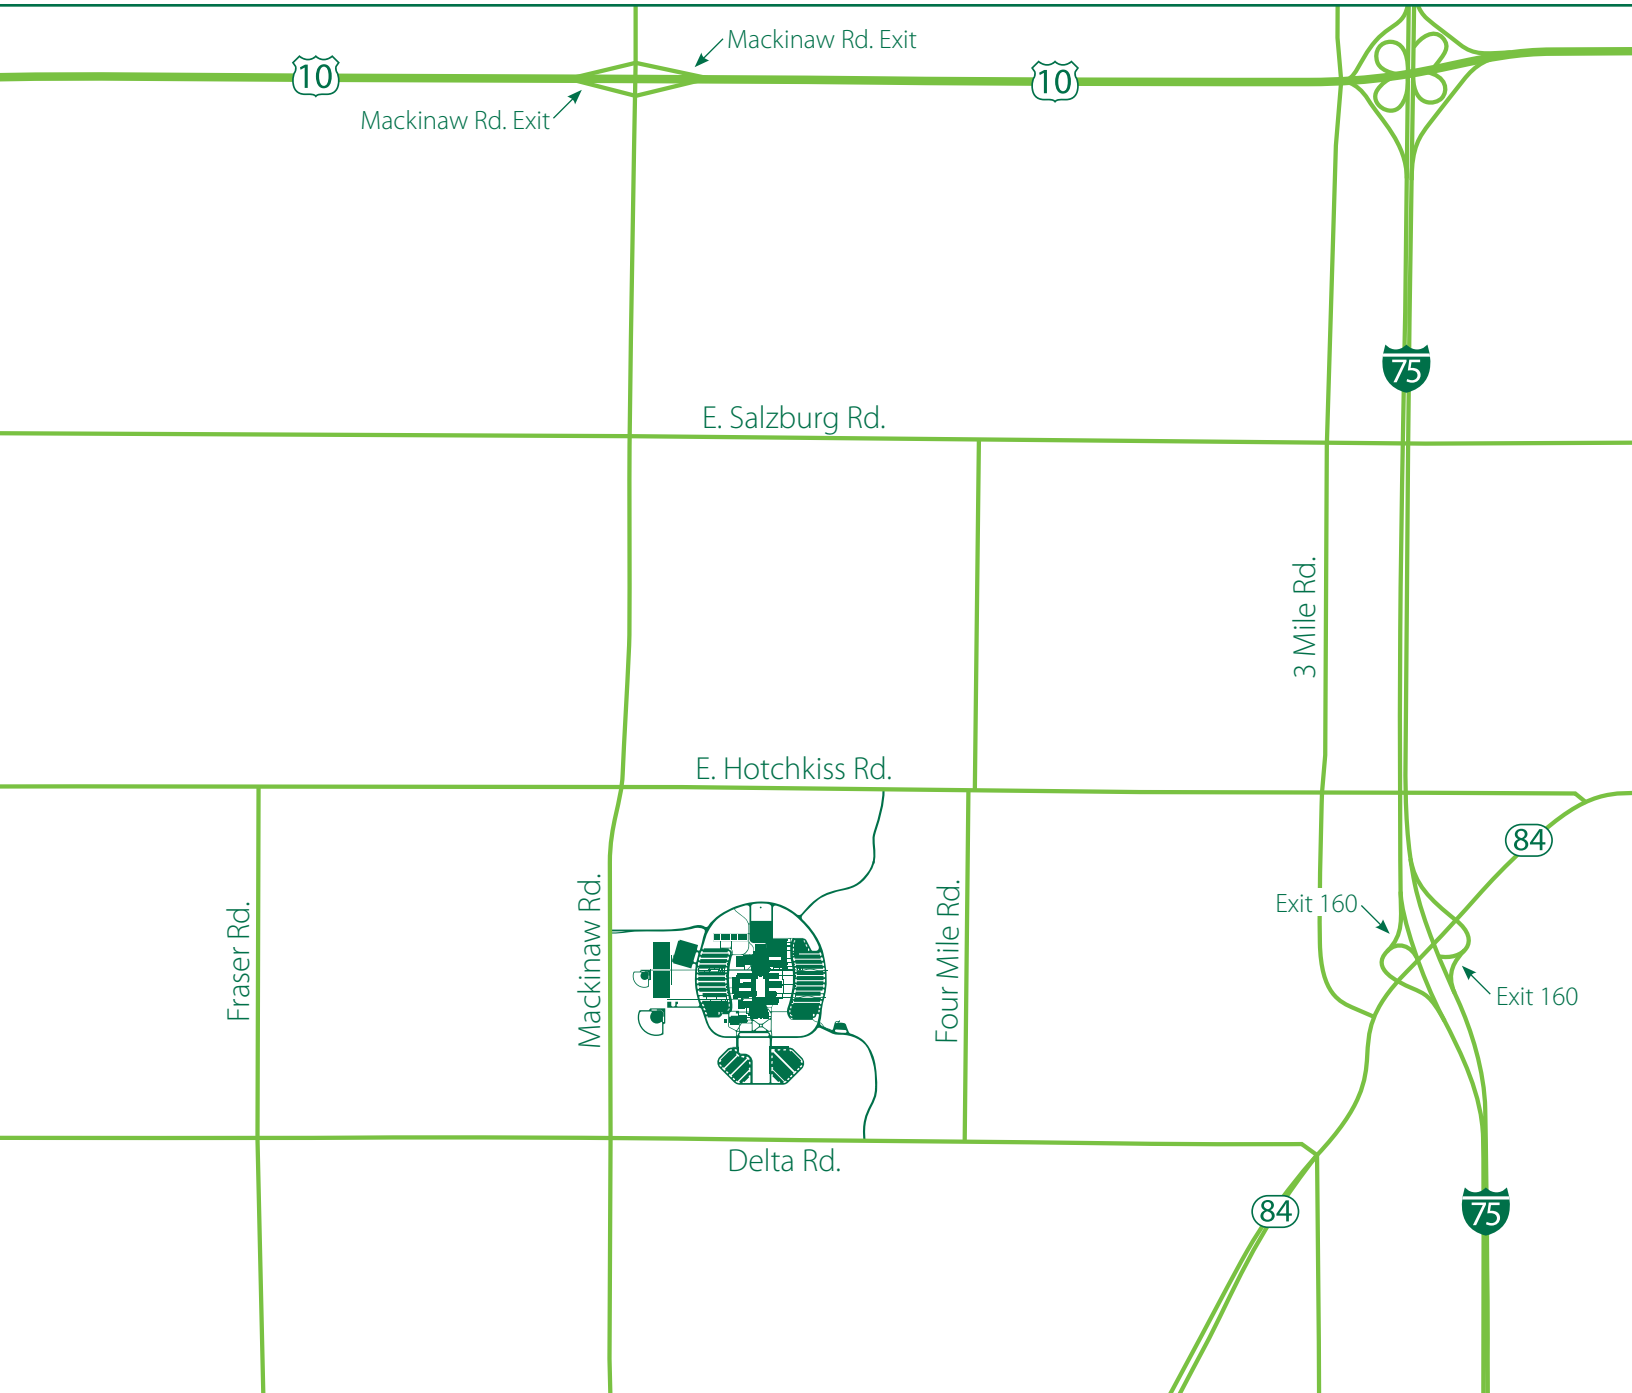

## COURTYARD LEVEL (000 SERIES)

Bookstore	N015
Commons Food Court	N005
Radio & TV	A wing

## UPPER LEVEL (200 SERIES)

# SURROUNDING AREA

1961 Delta Road • University Center, MI 48710

## FROM US-10

Exit south at Mackinaw Road exit onto Mackinaw Road.  
Travel south 2-1/4 miles, past the blinking light at Hotchkiss Road.  
Delta College entrance is on the left.

**Delta College is a Tobacco/Smoke Free Campus**