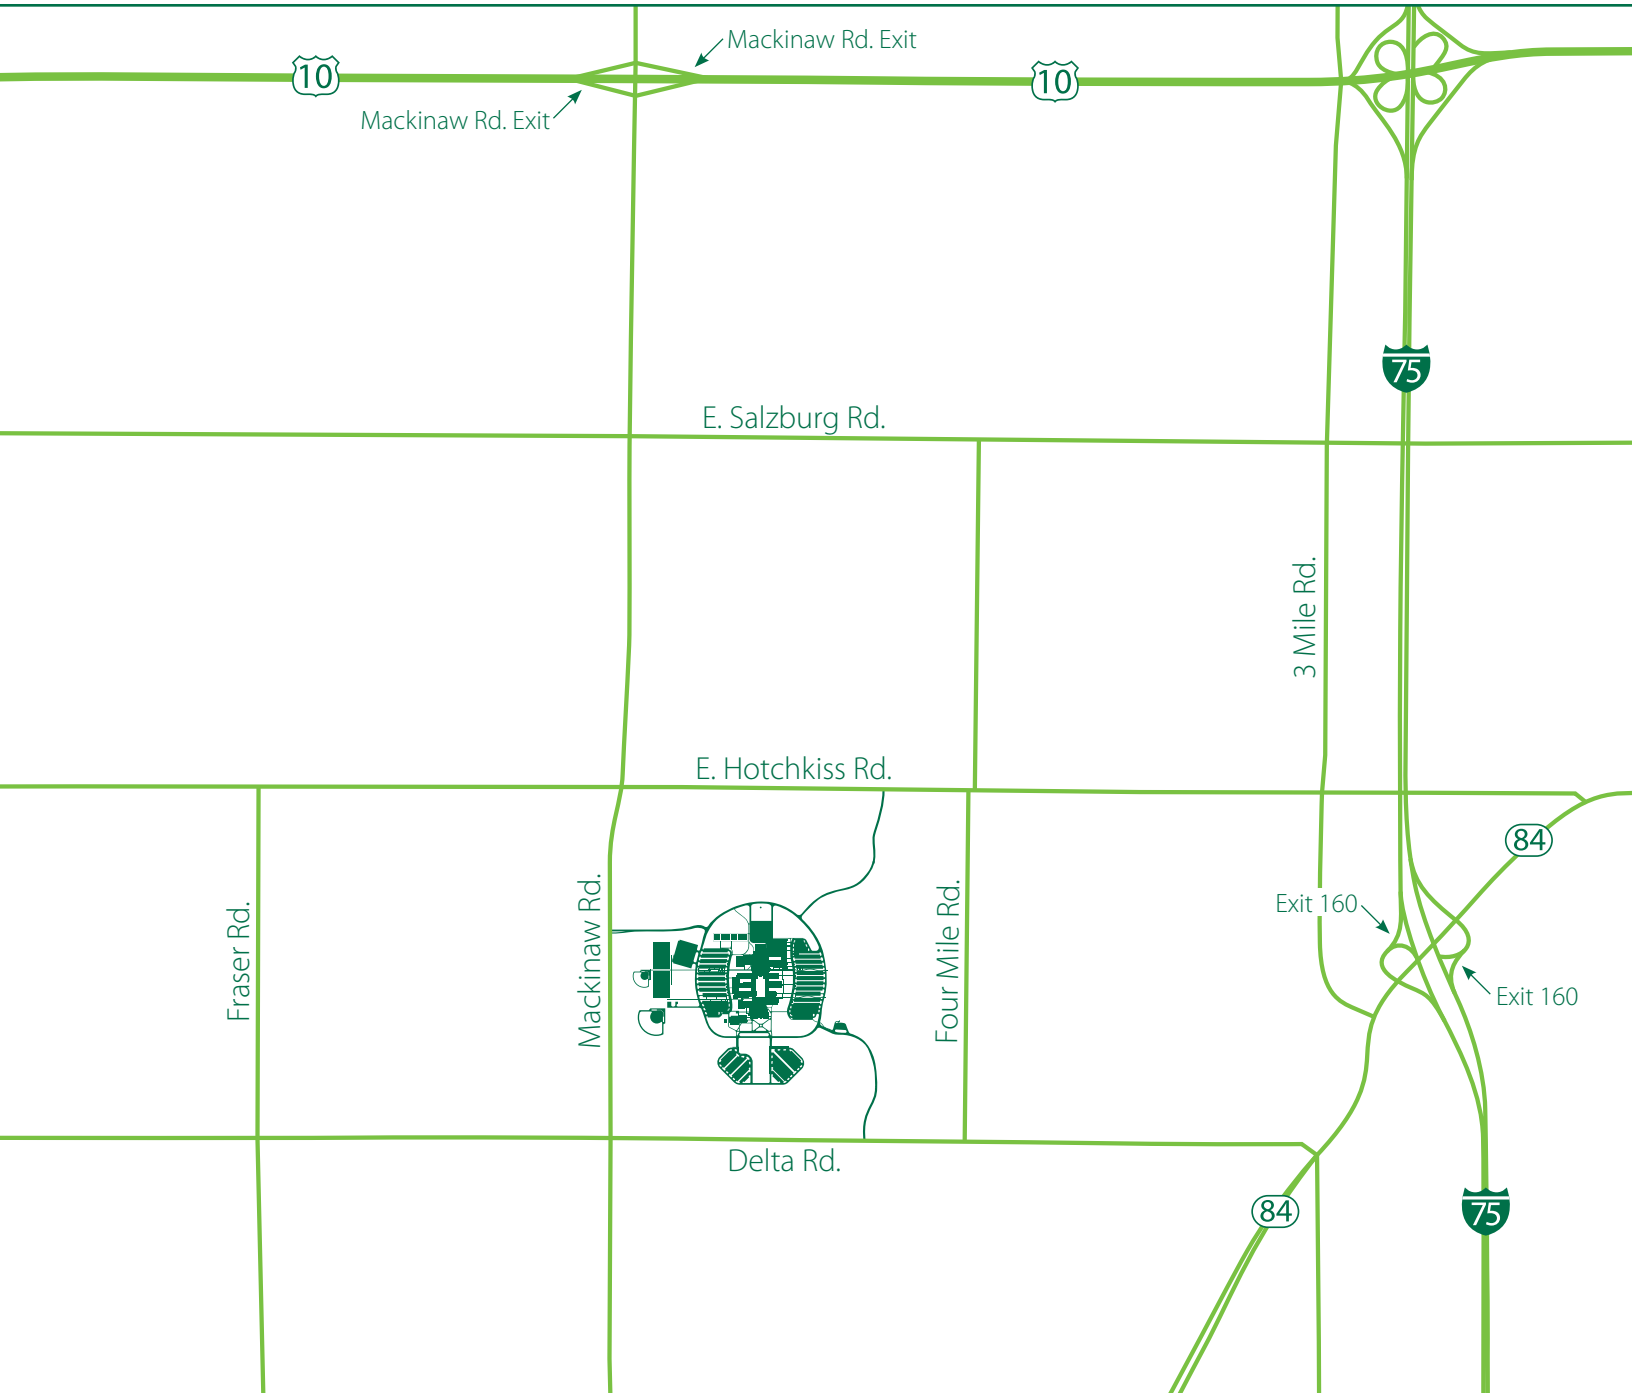

DELTA COLLEGE MAIN CAMPUS

1961 Delta Road • University Center, MI 48710

★ SCREENING ENTRANCE

The three marked entrances are open only to students and staff coming to campus for classes. **All other entrances are locked.** If you are coming to campus for another reason, you must schedule an appointment first.

Visit delta.edu/coronavirus for more information.

✳ ELEVATOR

SURROUNDING AREA

1961 Delta Road • University Center, MI 48710

FROM I-75

Take exit 160. Turn south onto M-84.
Travel 1/4 mile to the second traffic light.
Turn west onto Delta Road.
Travel 1-1/4 miles. Delta College entrance is on the right.

FROM US-10

Exit south at Mackinaw Road exit onto Mackinaw Road.
Travel south 2-1/4 miles, past the blinking light at Hotchkiss Road.
Delta College entrance is on the left.

Delta College is a Tobacco/Smoke Free Campus