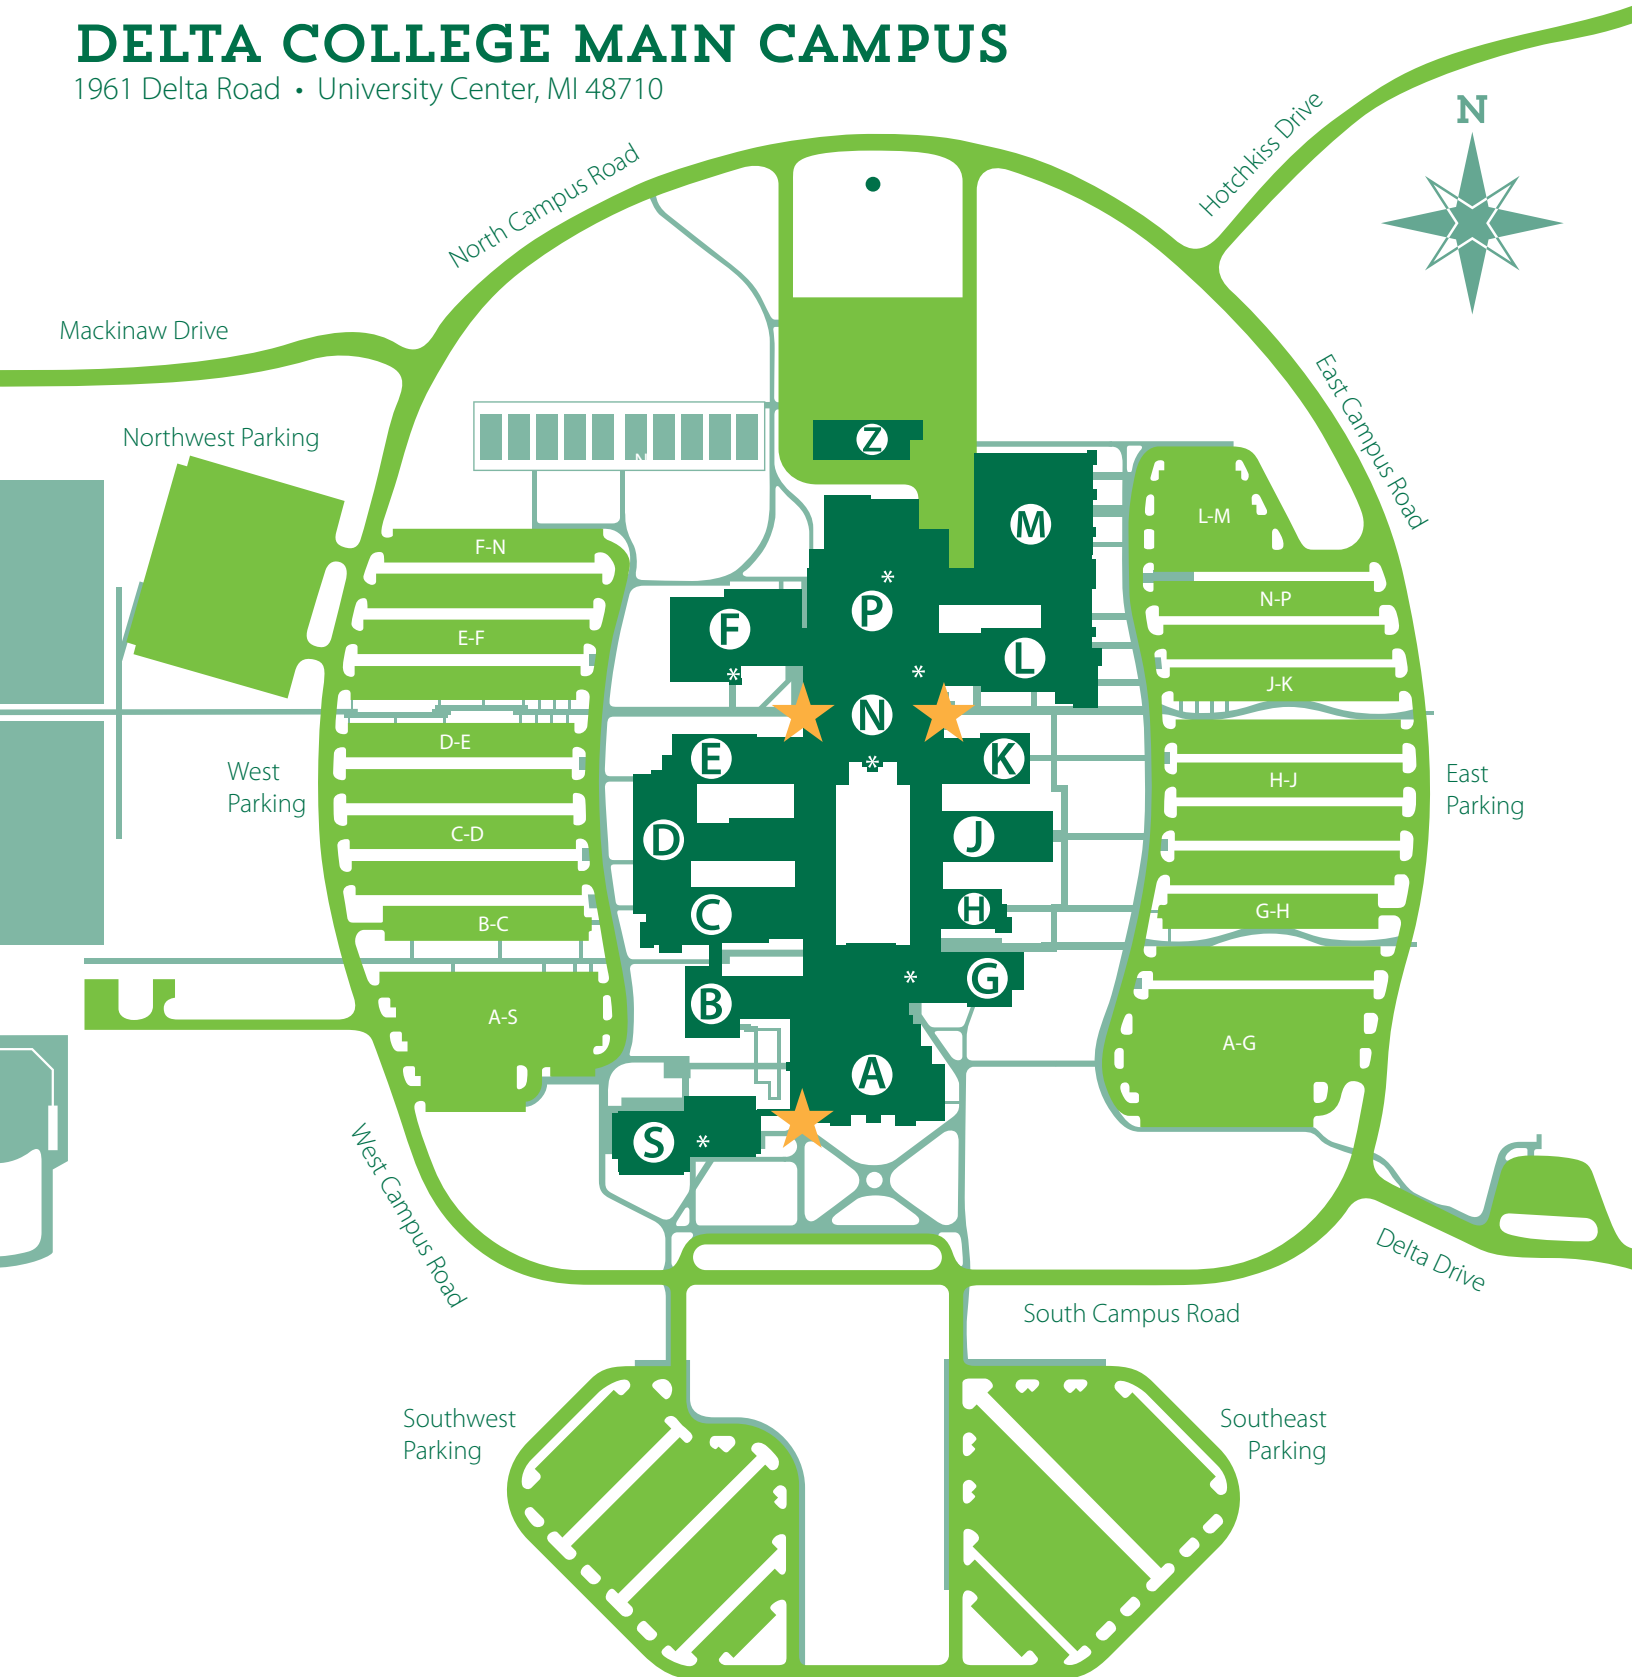

DELTA COLLEGE MAIN CAMPUS

1961 Delta Road • University Center, MI 48710

★ SCREENING ENTRANCE

The three marked entrances are open only to students and staff coming to campus for classes. **All other entrances are locked.** If you are coming to campus for another reason, you must schedule an appointment first.

Visit delta.edu/coronavirus for more information.

✳ ELEVATOR

SURROUNDING AREA

1961 Delta Road • University Center, MI 48710

FROM I-75

Take exit 160. Turn south onto M-84.
Travel 1/4 mile to the second traffic light.
Turn west onto Delta Road.
Travel 1-1/4 miles. Delta College entrance is on the right.

FROM US-10

Exit south at Mackinaw Road exit onto Mackinaw Road.
Travel south 2-1/4 miles, past the blinking light at Hotchkiss Road.
Delta College entrance is on the left.

Delta College is a Tobacco/Smoke Free Campus