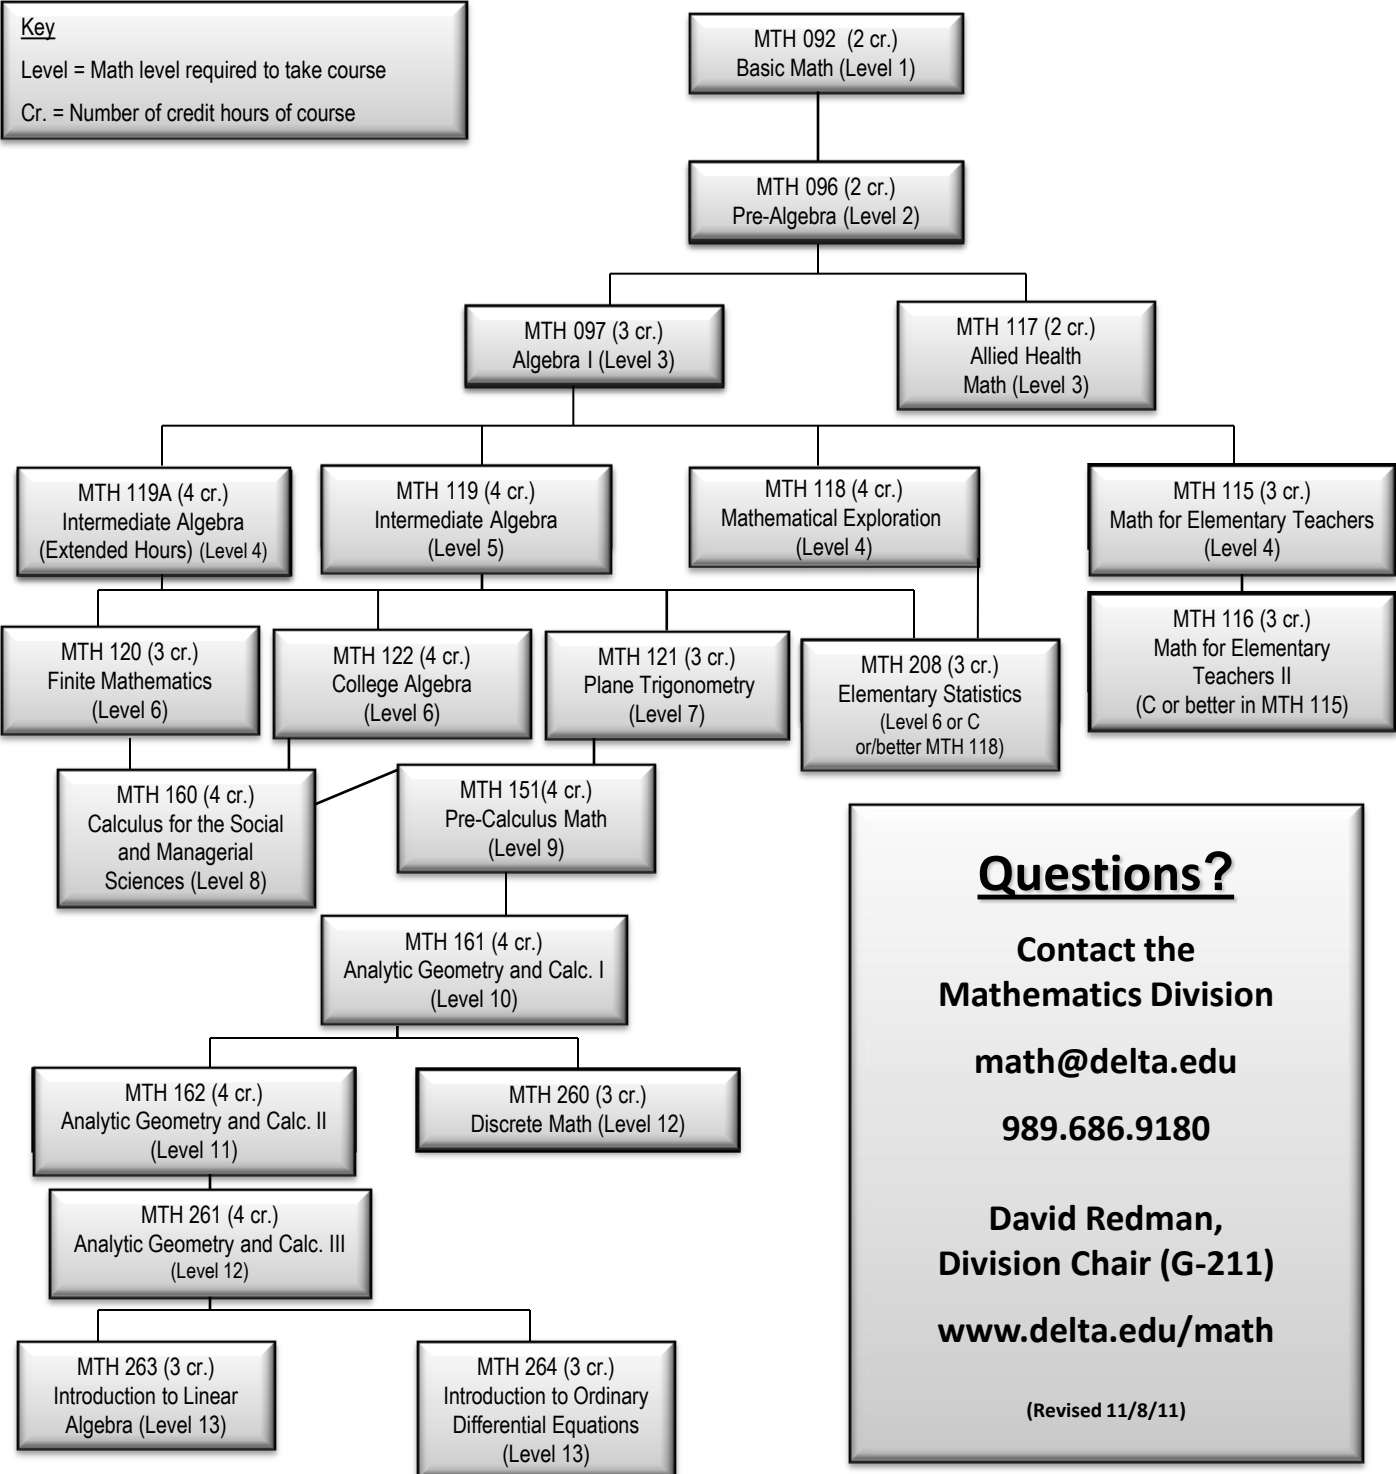

Progressing Through the Mathematics Program at Delta College

Key

Level = Math level required to take course

Cr. = Number of credit hours of course

Questions?

Contact the
Mathematics Division

math@delta.edu

989.686.9180

David Redman,
Division Chair (G-211)

www.delta.edu/math

(Revised 11/8/11)