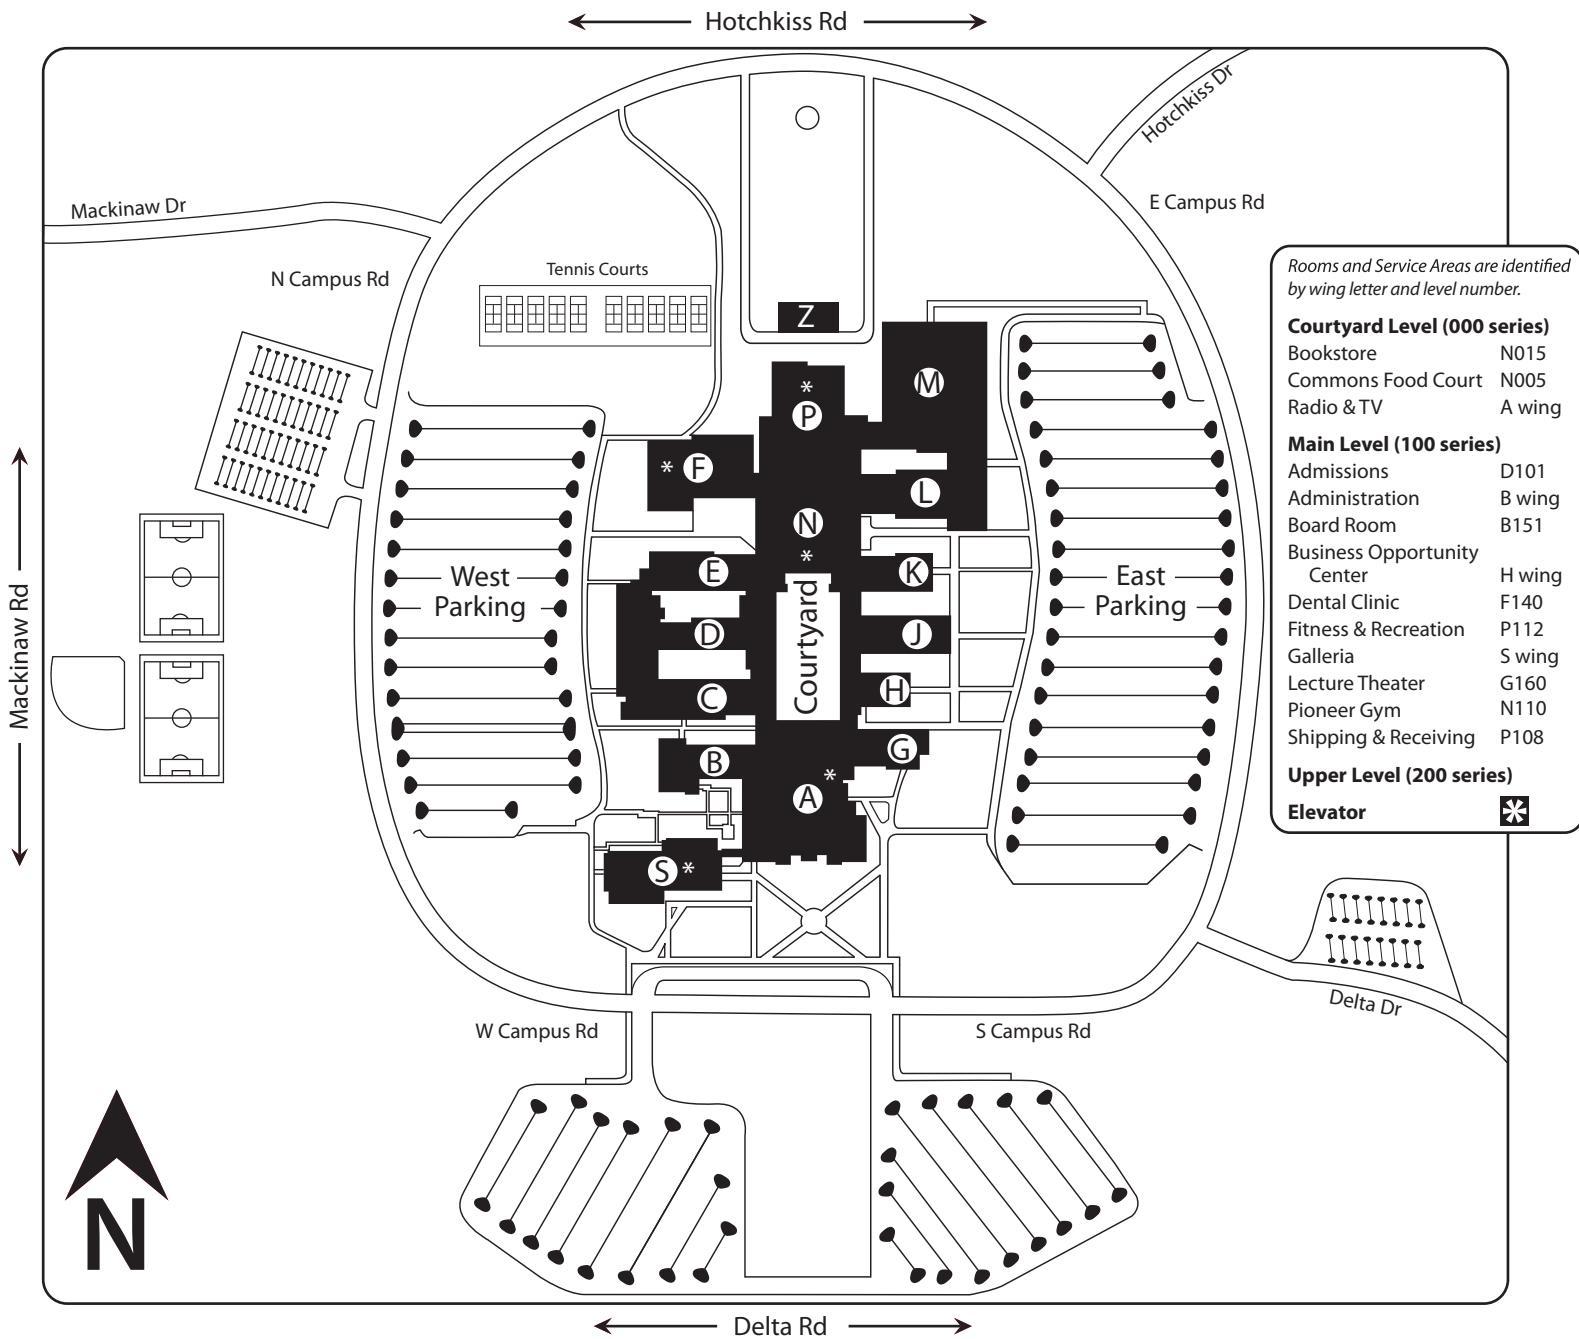

### From I-75

Take exit 160. Turn south onto M-84.  
 Travel 1/4 mile to thesecond traffic light.  
 Turn west onto Delta Road.  
 Travel 1-1/4 miles. College is on the right.

### From US-10

Exit south at Mackinaw Road exit onto Mackinaw Road.  
 Travel south 2-1/4 miles, past the blinking light at Hotchkiss Road.  
 College Entrance is on the left.