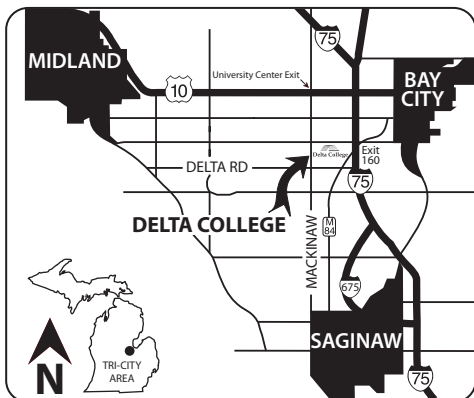

# Delta College Main Campus

1961 Delta Road • University Center, MI • 989-686-9000

### From I-75

Take exit 160. Turn south onto M-84.  
 Travel 1/4 mile to thesecond traffic light.  
 Turn west onto Delta Road.  
 Travel 1-1/4 miles. College is on the right.

### From US-10

Exit south at Mackinaw Road exit onto Mackinaw Road.  
 Travel south 2-1/4 miles, past the blinking light at Hotchkiss Road.  
 College Entrance is on the left.