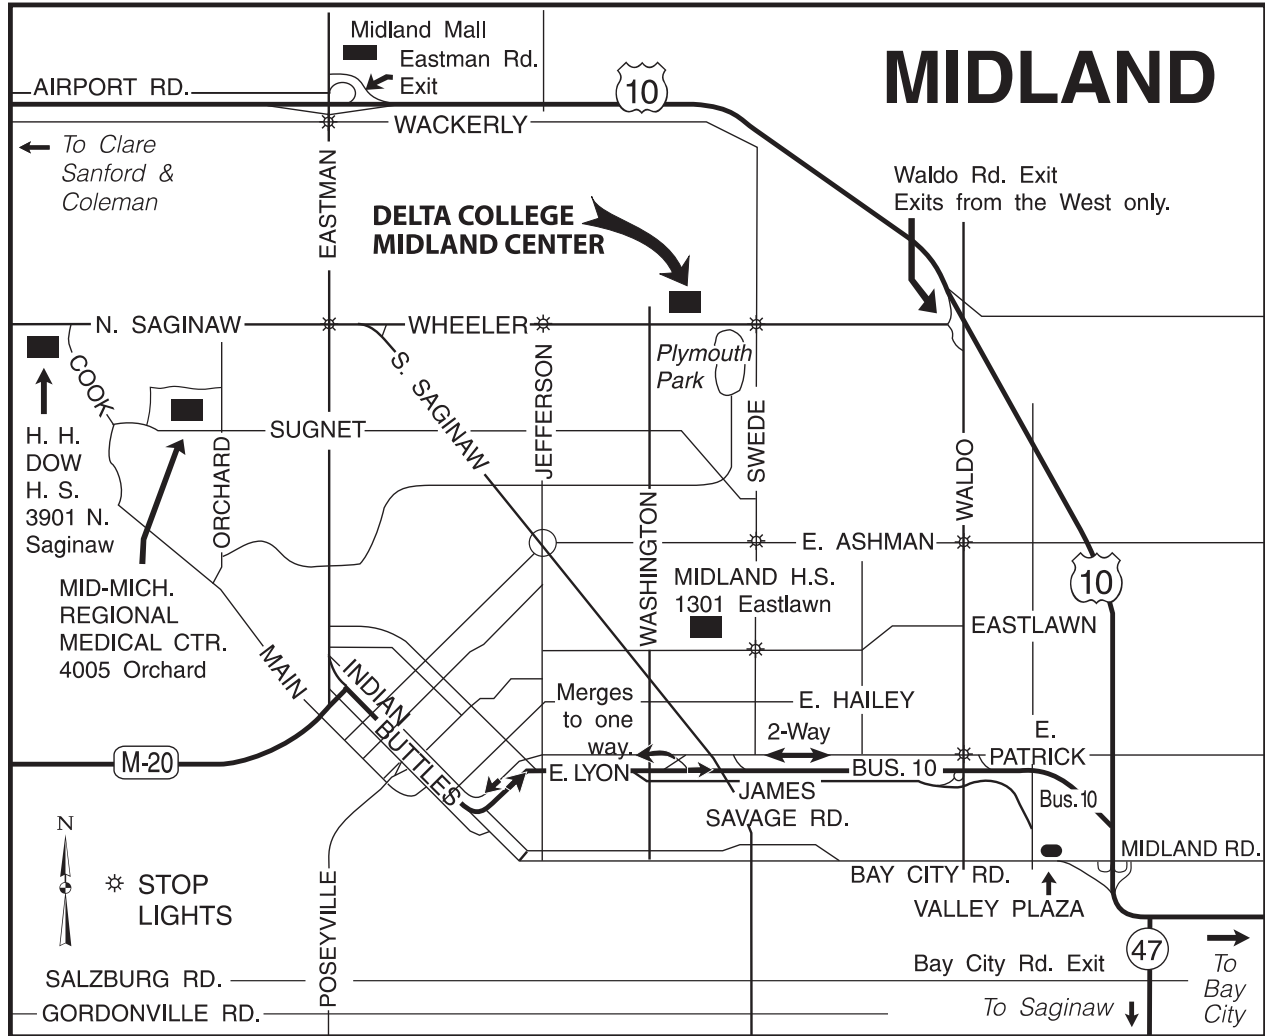

Delta College Midland Center

1025 East Wheeler • Midland, MI • 989-495-4010

Westbound US-10

Toward Midland: Exit left on "Downtown Midland" exit (US-10 business route). There is no westbound exit at Wheeler Road. Exit right onto Waldo Road exit. This ramp exits onto East Patrick Road. Turn left.

Continue two blocks on East Patrick Road to Swede Road. Turn right. Follow Swede Road to Wheeler Road (approx. 2 miles, north). Turn left (approx. 3/4 mile). The **Delta College Midland Center** is on the right.

Eastbound US-10

Exit to Wheeler Road via Waldo Road exit.