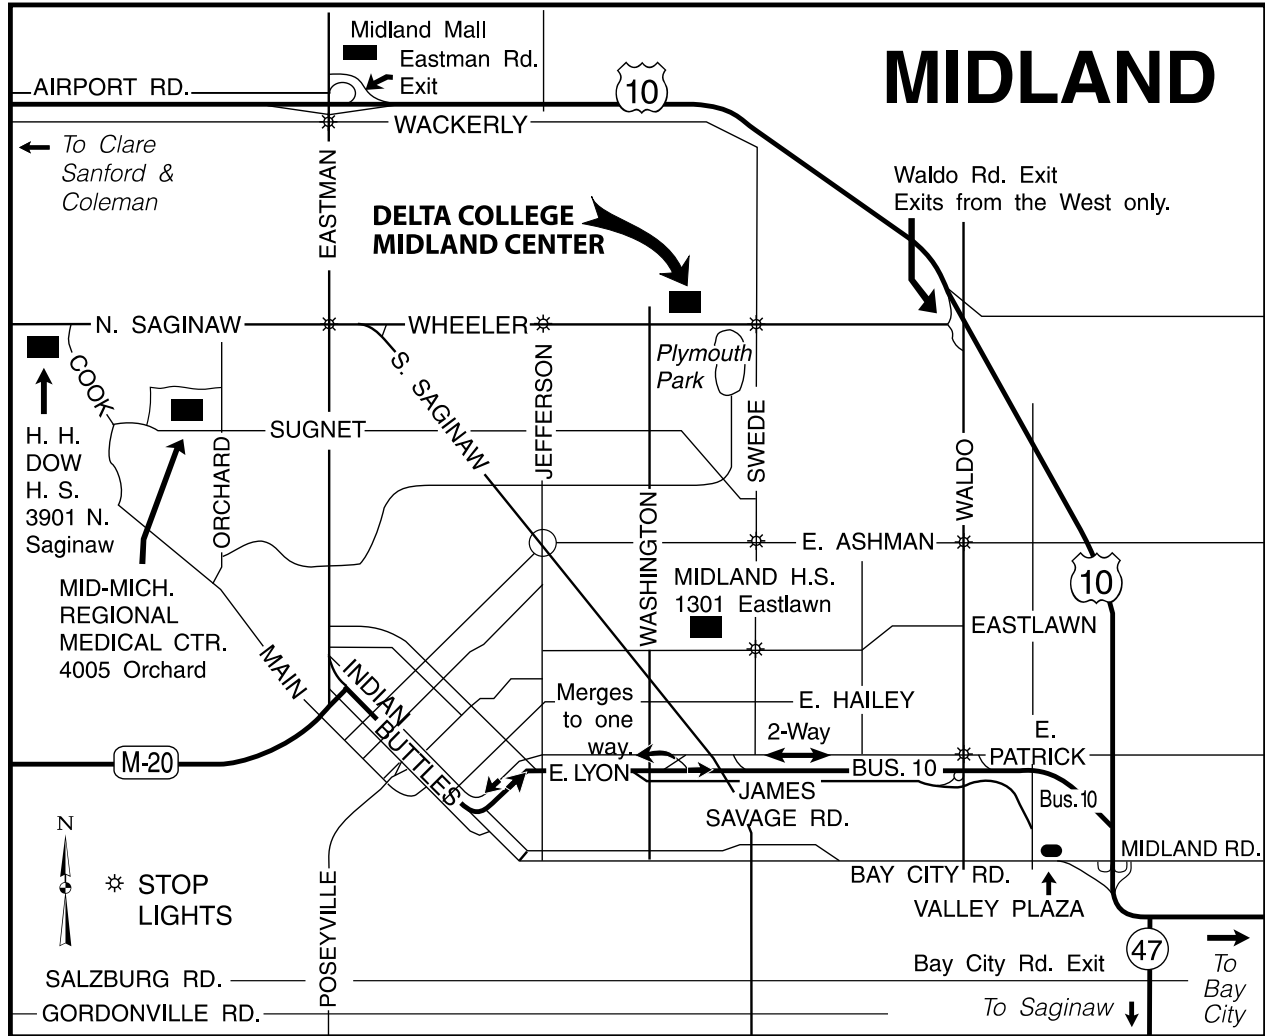

Delta College

Midland Center

1025 East Wheeler • Midland, MI • (989) 495-4010

Westbound US-10

Toward Midland: Exit left on "Downtown Midland" exit (US-10 business route). There is no westbound exit at Wheeler Road. Exit right onto Waldo Road exit. This ramp exits onto East Patrick Road. Turn left.

Continue two blocks on East Patrick Road to Swede Road. Turn right. Follow Swede Road to Wheeler Road (approx. 2 miles, north). Turn left (approx. 3/4 mile). The **Delta College Midland Center** is on the right.

Eastbound US-10

Exit to Wheeler Road via Waldo Road exit.

Delta College is a Tobacco/Smoke Free Campus