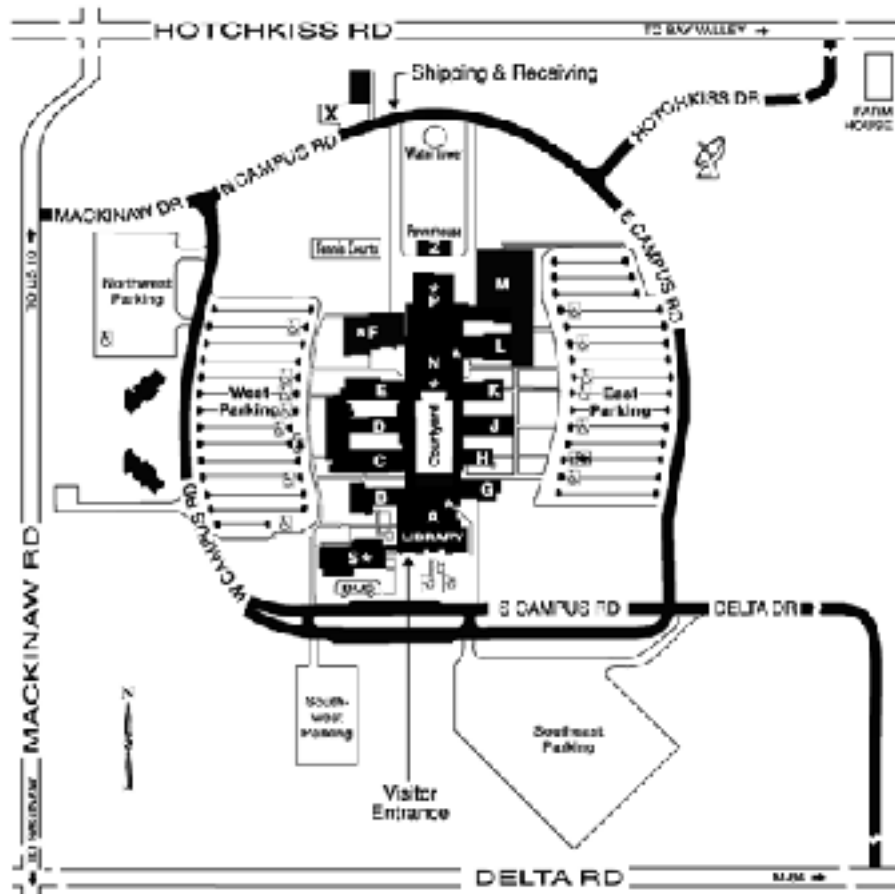

Delta College Main Campus Map

From I-75

Take exit 160 Turn South onto M-84. Go Approximately 1/4 mile to the second traffic light and turn west onto Delta Road. Travel 1 1/4 miles and the College is on the right.

From US-10

Exit south at the Mackinaw Road exit onto Mackinaw Road. Travel about 2 1/4 miles, past the blinker light at the Hotchkiss Road intersection. College entrance is on the left.

Room and Service Areas are identified by wing letter and level number.

Courtyard Level (000 series)

Bookstore	N015
Commons Food Court	N005
Radio & TV	A wing

Main Level (100 series)

Admissions	D103
Administration	B wing
Board Room	B151
Dental Clinic	F140

Fitness and Recreation	P111
Founder's Hall	A100
Galleria	S wing
Lecture Theatre	G160
Pioneer Gym	N110
Shipping and Receiving	P108