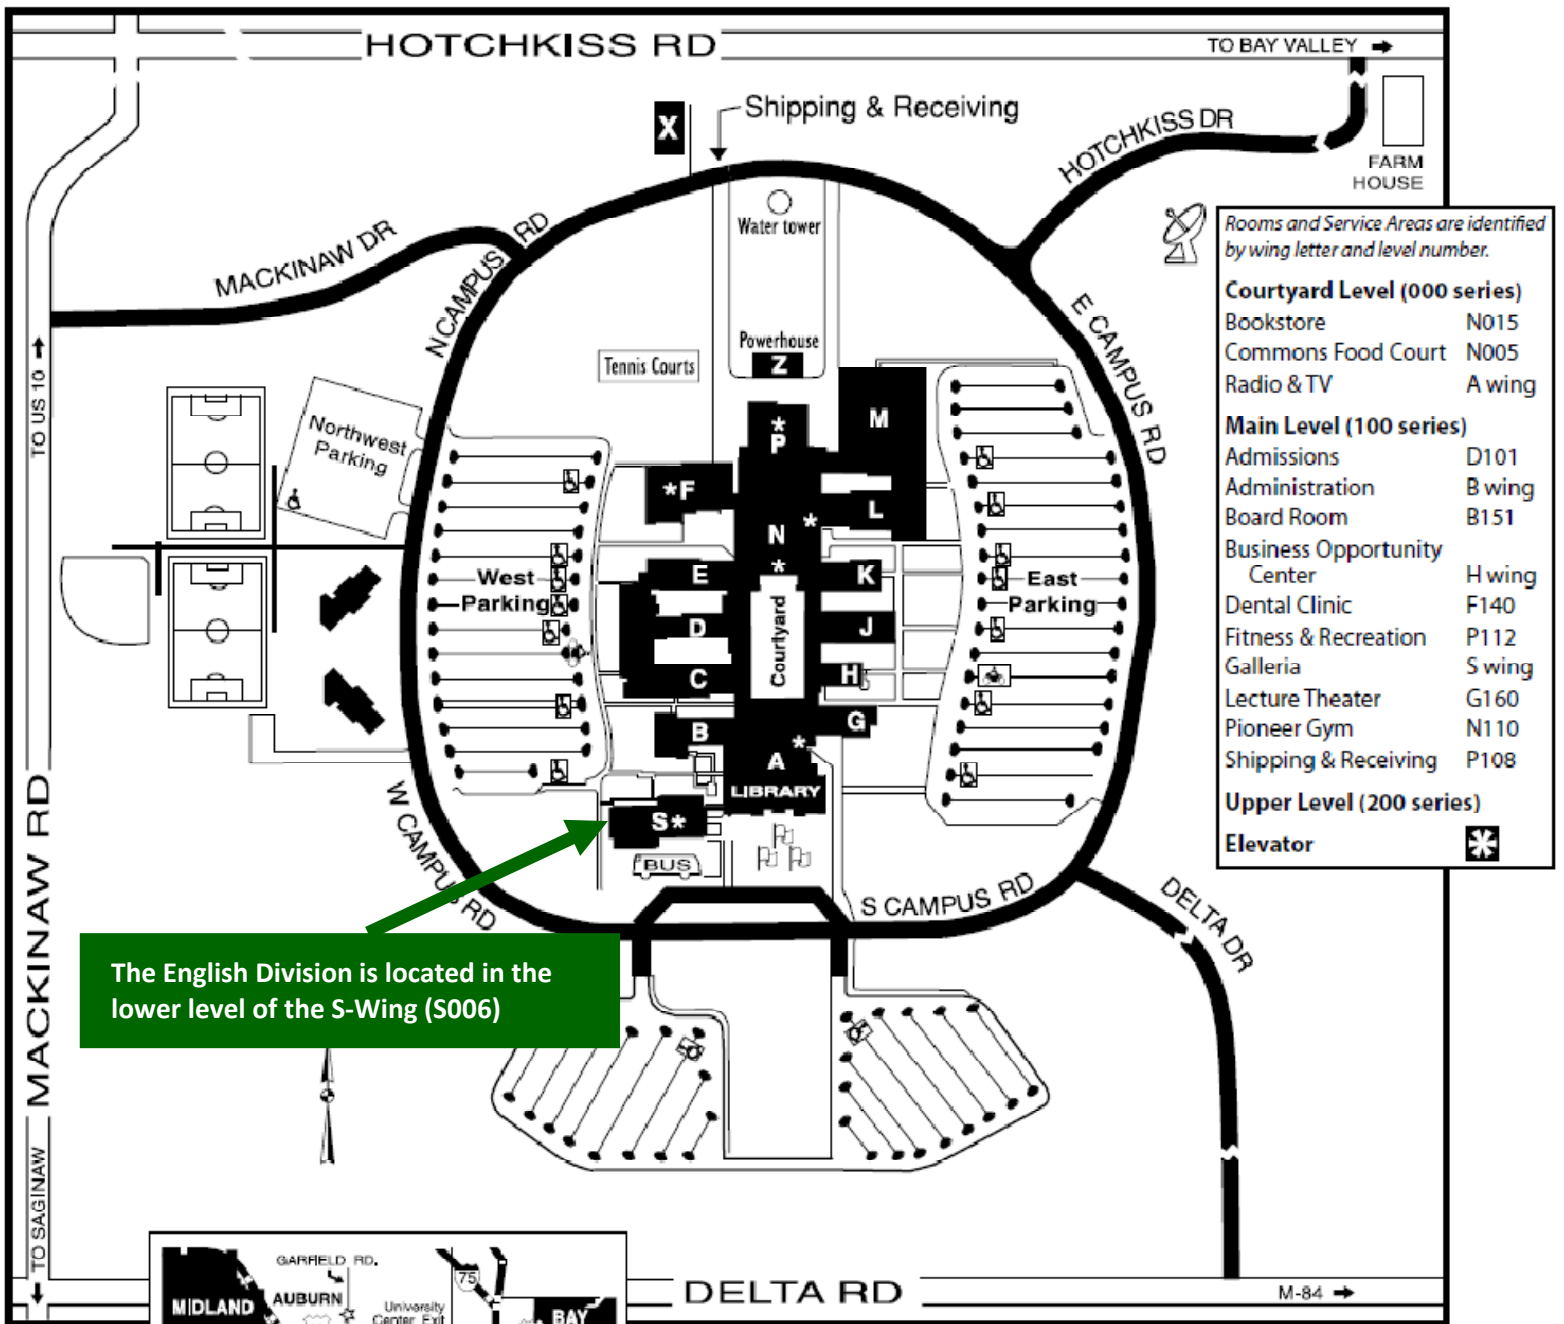

Main Campus • University Center

1961 Delta Rd. • University Center, MI • (989) 686-9000

Rooms and Service Areas are identified by wing letter and level number.

Courtyard Level (000 series)	
Bookstore	N015
Commons Food Court	N005
Radio & TV	A wing
Main Level (100 series)	
Admissions	D101
Administration	B wing
Board Room	B151
Business Opportunity Center	H wing
Dental Clinic	F140
Fitness & Recreation	P112
Galleria	S wing
Lecture Theater	G160
Pioneer Gym	N110
Shipping & Receiving	P108
Upper Level (200 series)	
Elevator	

The English Division is located in the lower level of the S-Wing (S006)

From I-75

Take exit 160. Turn south onto M-84. Travel 1/4 mile to the second traffic light. Turn west onto Delta Road. Travel 1-1/4 miles. College is on the right.

From US-10

Exit south at Mackinaw Road exit onto Mackinaw Road. Travel south 2-1/4 miles, past the blinker light at Hotchkiss Road intersection. College entrance is on the left.

Delta College is a Tobacco/Smoke Free Campus