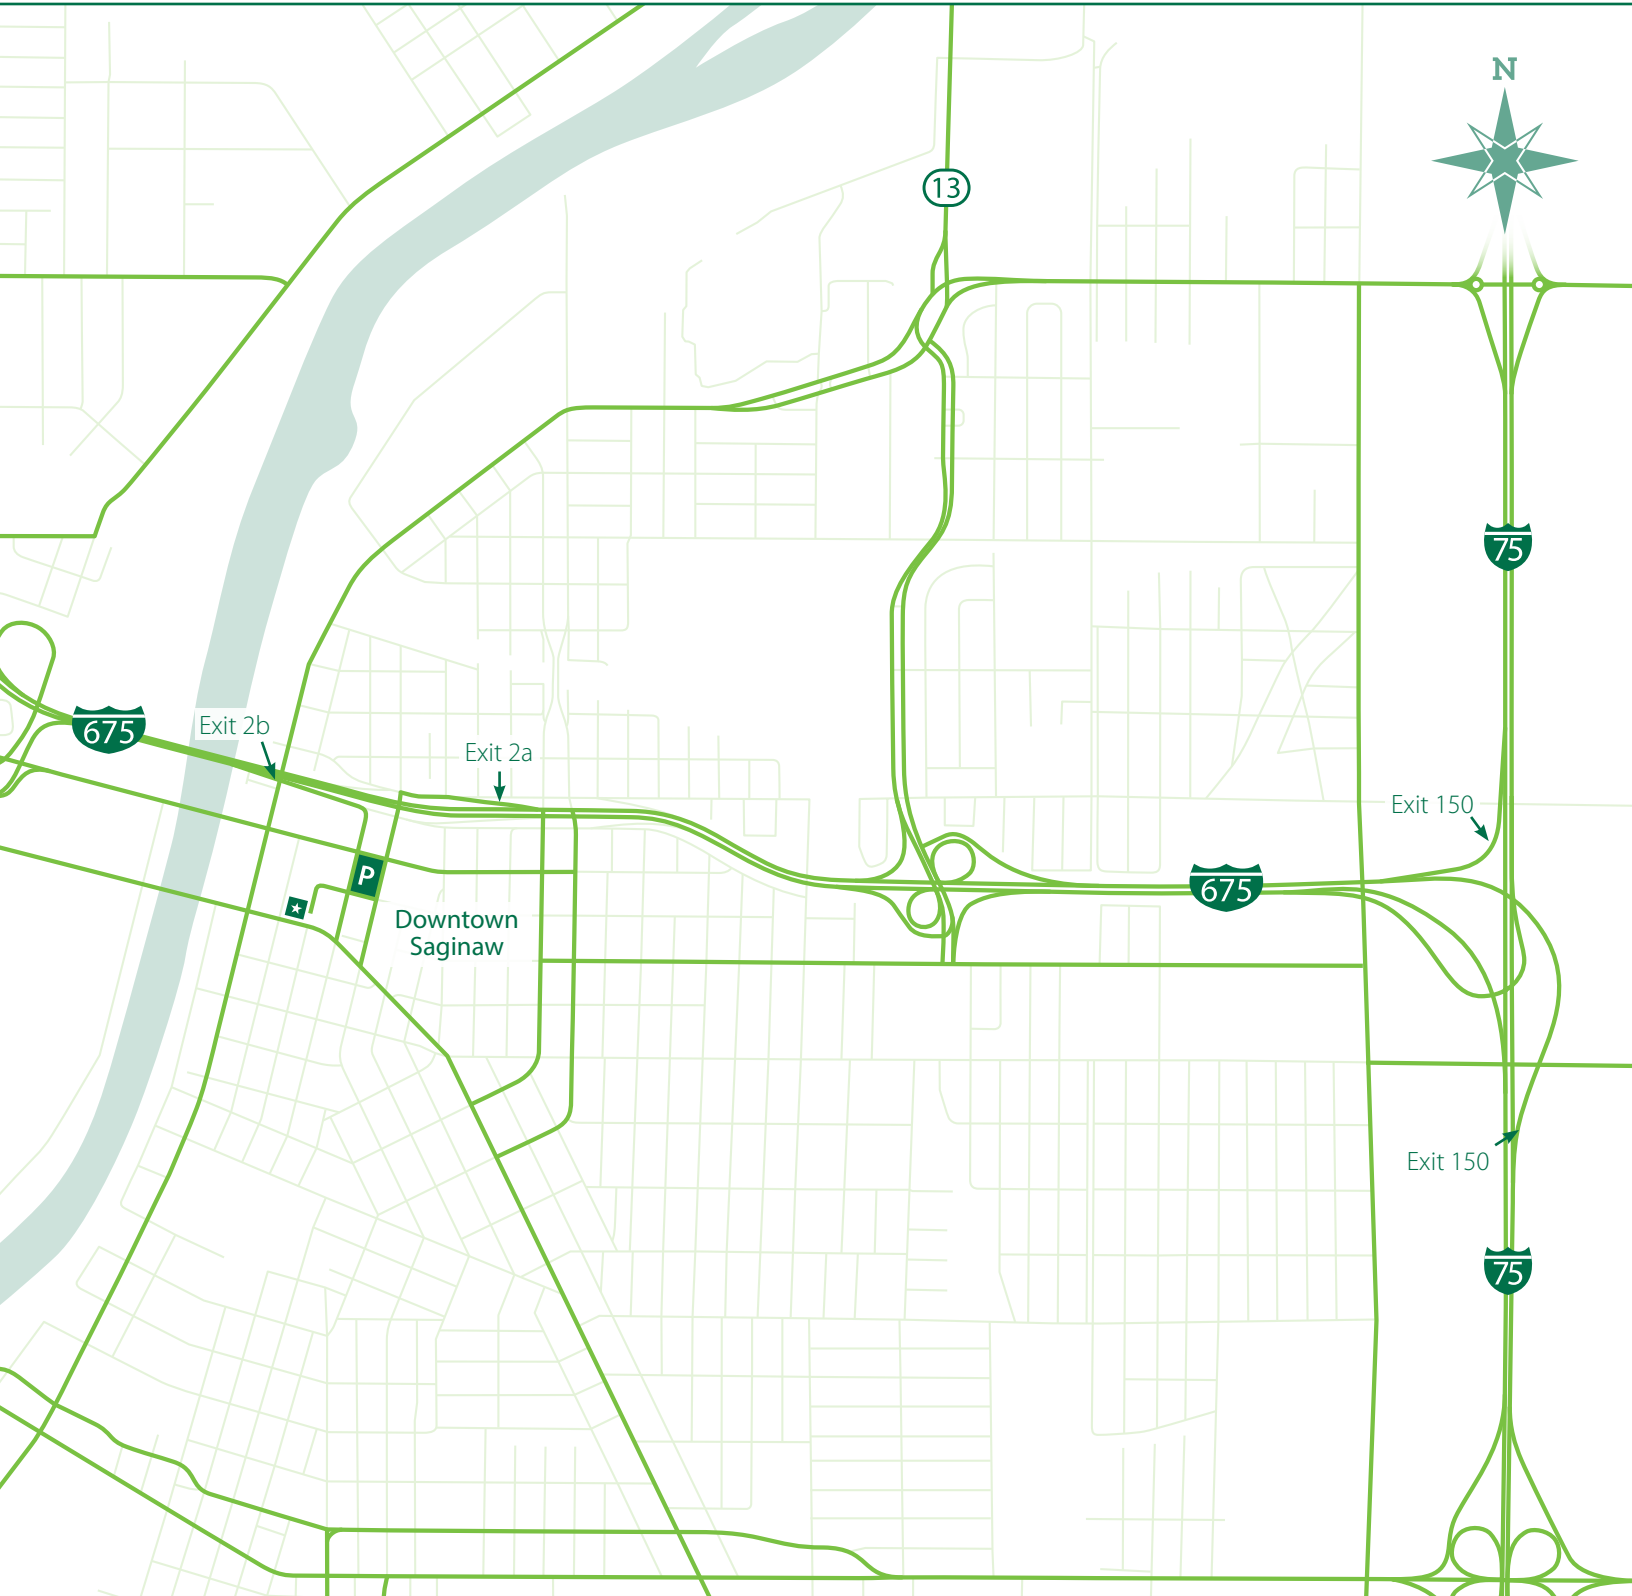

DELTA COLLEGE DOWNTOWN SAGINAW

319 E. Genesee Ave. • Saginaw, MI 48607

The Downtown Saginaw Center is conveniently located for students in Saginaw County and neighboring areas, it offers popular classes, academic counseling and financial aid services.

Free Parking: Delta College offers a free parking lot which is within easy walking distance for use by students and guests. It is located at the corner of N. Jefferson Street and Tuscola Street. Street parking may also be available, however all city signage should be obeyed, such as the 2-hour parking limit.

SURROUNDING AREA

319 E. Genesee Ave. • Saginaw, MI 48607

FROM I-675 SOUTH

From I-75, take exit 155 onto I-675
Take exit 2b onto Jefferson Ave.
Turn right onto E. Genesee Ave.
The Saginaw Center is on the right

FROM I-675 NORTH

From I-75, take exit 150 onto I-675
Take exit 2a onto Wadsworth Rd.
Turn left onto N. Warren Ave.
Turn right onto E. Genesee Ave.
The Saginaw Center is on the right