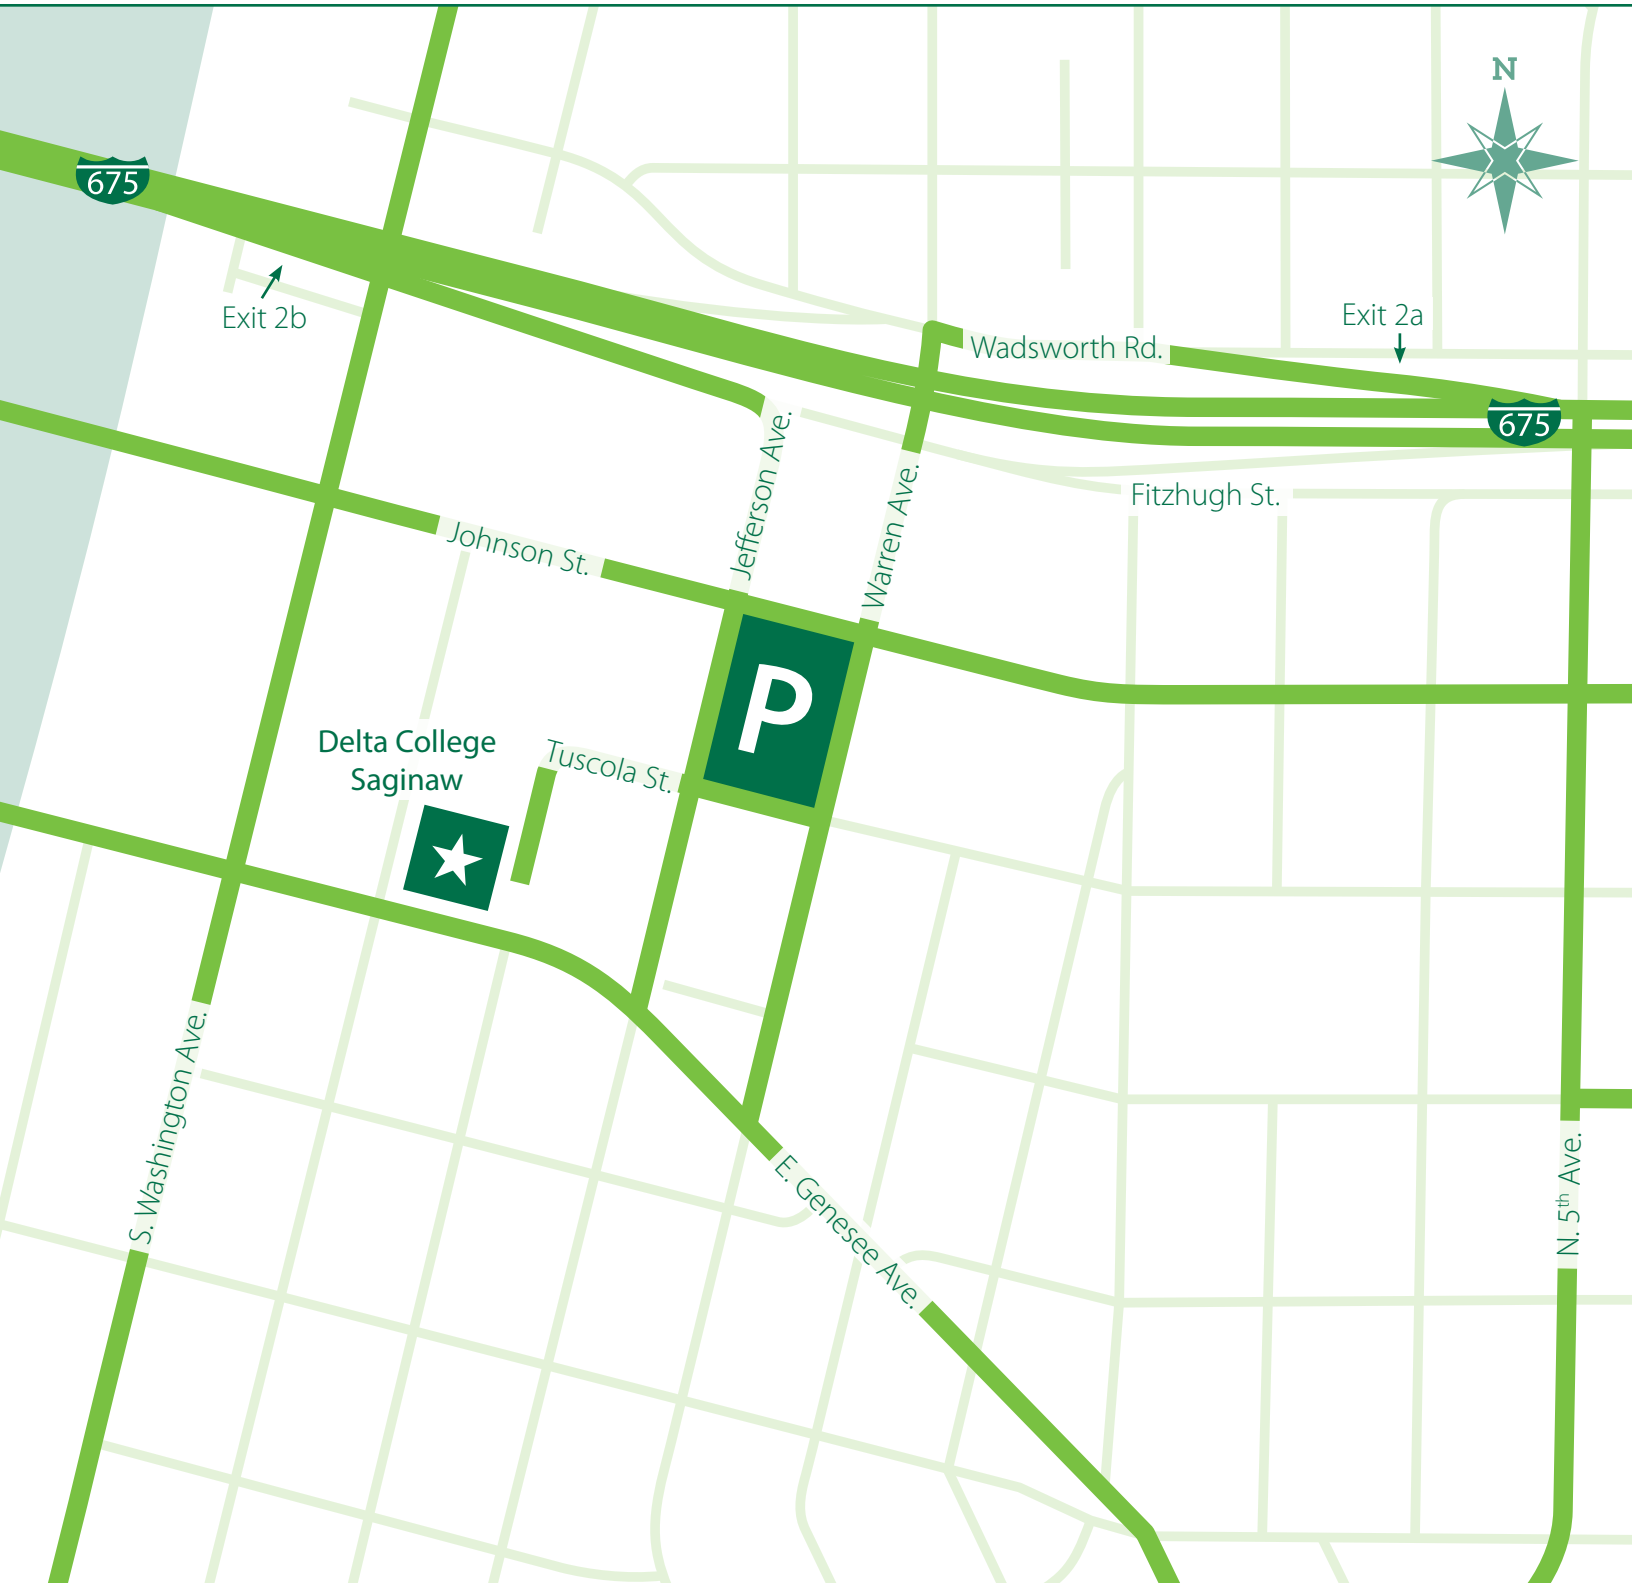

DELTA COLLEGE DOWNTOWN SAGINAW

319 E. Genesee Ave. • Saginaw, MI 48607

The Downtown Saginaw Center is conveniently located for students in Saginaw County and neighboring areas, it offers popular classes, academic counseling and financial aid services.

Free Parking: Delta College offers a free parking lot which is within easy walking distance for use by students and guests. It is located at the corner of N. Jefferson Street and Tuscola Street. Street parking may also be available, however all city signage should be obeyed, such as the 2-hour parking limit.

SURROUNDING AREA

319 E. Genesee Ave. • Saginaw, MI 48607

FROM I-675 SOUTH

From I-75, take exit 155 onto I-675
Take exit 2b onto Jefferson Ave.
Turn right onto E. Genesee Ave.
The Saginaw Center is on the right

FROM I-675 NORTH

From I-75, take exit 150 onto I-675
Take exit 2a onto Wadsworth Rd.
Turn left onto N. Warren Ave.
Turn right onto E. Genesee Ave.
The Saginaw Center is on the right