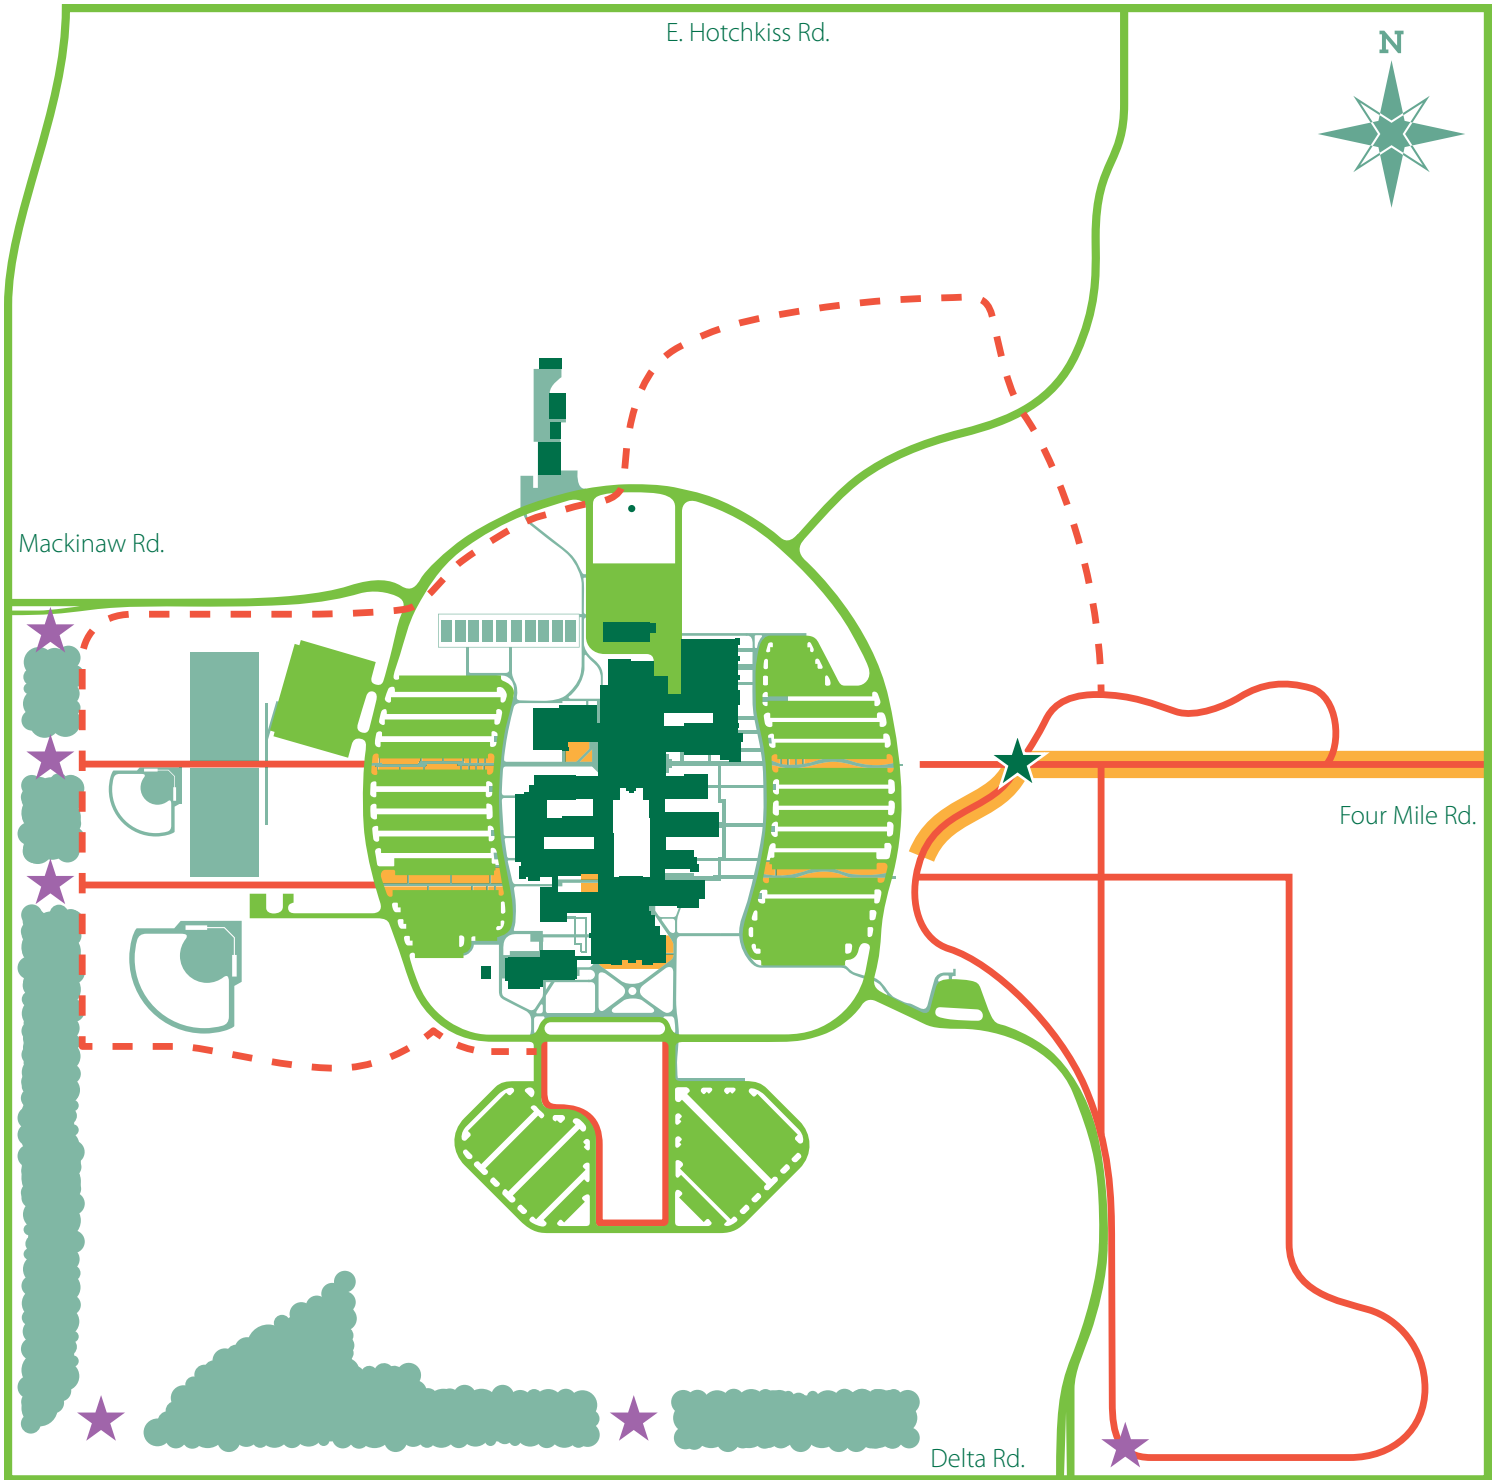

# DELTA COLLEGE - CAMPUS TRAILS

1961 Delta Road • University Center, MI 48710

★ : Covered bridge

★ : Tree removal for better view of buildings

■ : New flower beds and wildflowers

— : Existing trails

- - - : Future trails